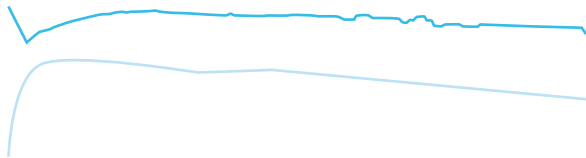

|

1

<sup>1</sup> RGB coordinates for each color: Red (255,111,5), Short blue Cyan (166,204,46), Blue (95,141,189), Long blue Cyan (111,196,124)