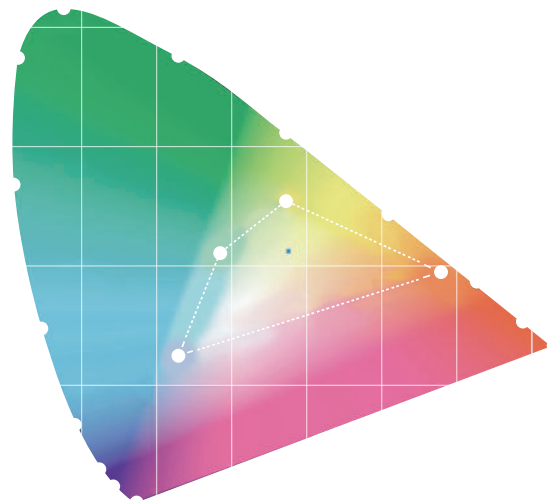

|

1

<sup>1</sup> RGB coordinates for each color: Red (255,111,5), Short blue Cyan (166,204,46), Blue (95,141,189), Long blue Cyan (111,196,124)