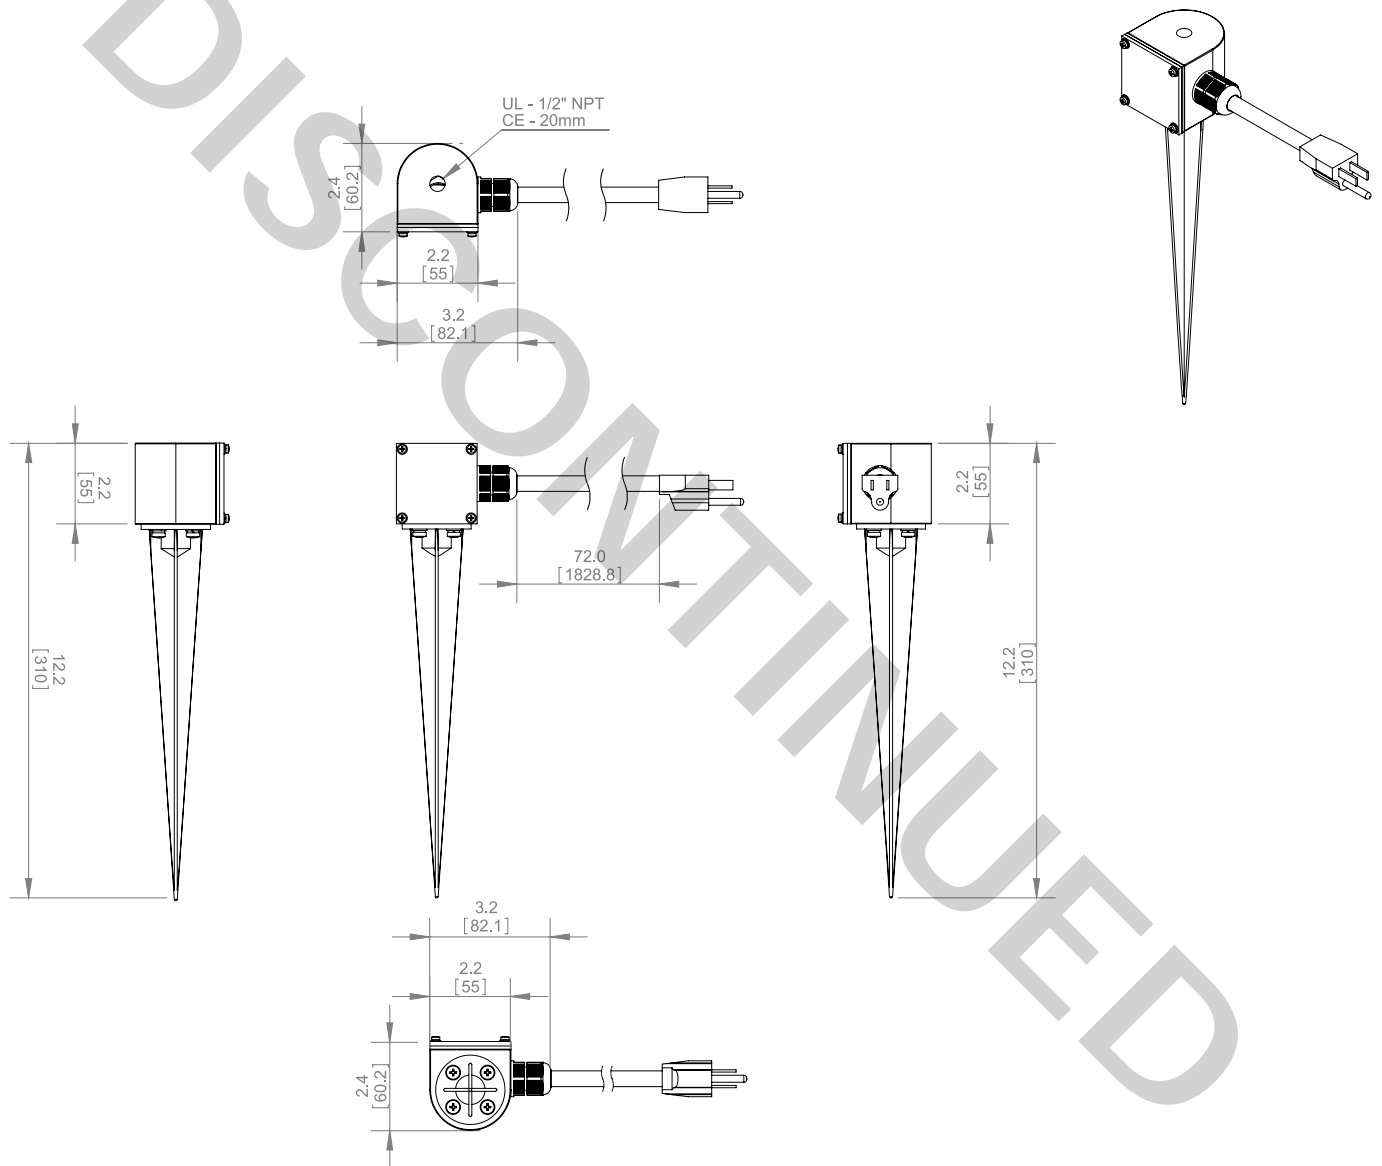

TYPE

OVERVIEW / SPECIFICATION

The EcoSpec Landscape Mounting Stake is a durable stake used to mount the Floodlight Bullet, Floodlight Bullet Mini, or Landscape Mini Flood directly into the ground. The Landscape Mounting Stake comes with a built in wire splicing compartment, that is liquid tight, and a cord and plug. The cord and plug can be removed for direct conduit connections making this accessory versatile for exterior landscape applications.

06	-	A	-	STK	-	-	1	-	BK
MODEL				VERSION			FINISH		
Landscape Mounting Stake				CE UL			BK - Black		
EXAMPLE: 06-A-STK-CE-1-BK									
06-A-STK-UL-1-BK									

DIMENSIONS

For complete dimensions and submittal drawings, please visit:
ecosenselighting.com

Landscape Mounting Stake

DIMENSION IN
 INCHES / [MM]