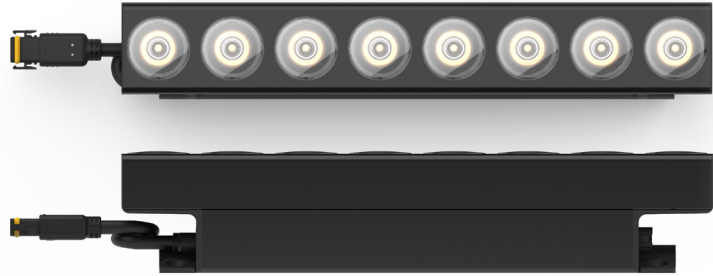

DATE	PROJECT	FIRM	TYPE
------	---------	------	------

THE NEXT GENERATION TROV L60 DELIVERS 14 BEAMS FOR GRAZING, ASYMMETRIC, AND WASHING IN A SLIM FORM FACTOR FOR FACADE LIGHTING APPLICATIONS. AUTO-SENSING PROTOCOL TECHNOLOGY ALLOWS A WIDE RANGE OF CONTROL CAPABILITY, AND UNIFORM OPTICS ENABLE DISCREET, EVEN ILLUMINATION AND DIMMING CONTROL.

FEATURES:

- KAST AUTO-SENSING TECHNOLOGY ELV, 0-10V, DALI, AND DMX/RDM CONTROL BUILT INTO EVERY FIXTURE
- 10 POWER LEVELS UP TO 18W/FT
- LUMEN OUTPUT OVER 2100LM/FT
- FRICTION HINGE ALLOWS INFINITE AIMING FROM 0°-180°
- AIMING INDICATORS FOR PRECISE AIMING
- IP66 EXTERIOR RATED
- TWO STANDARD FINISHES: BLACK & WHITE

MODEL SIZE	INTERIOR/ EXTERIOR	LENGTH	POWER	CCT	MONO COLOR	CRI	VOLTAGE	OPTICS	FINISH	
L60	E - Exterior I - Interior	12 - 12IN 48 - 48IN	02 - 2W/FT	10 - 10W/FT	22 - 2200K	RD - RED	80 - 80CRI	MULT (110-277VAC)	5x5	K - Black W - White S* - Silver Z* - Bronze C* - Custom <small>*Silver, bronze, and custom finishes are build-to-order. Longer lead times and increased pricing apply</small>
			04 - 4W/FT	12 - 12W/FT	27 - 2700K	GR - GREEN	90 - 90CRI		10x10	
			05 - 5W/FT	14 - 14W/FT	30 - 3000K	BL - BLUE	Leave blank for Mono Colors		10x40	
			06 - 6W/FT	16 - 16W/FT	35 - 3500K	AM - AMBER			10x65	
			08 - 8W/FT	18 - 18W/FT	40 - 4000K		20x20			
					50 - 5000K		20x40			
					65 - 6500K		20x70			
							30x30			
					30x75					