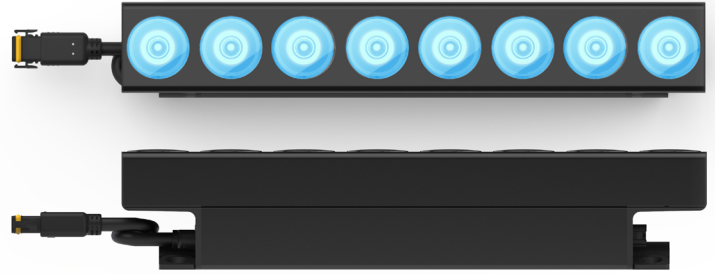

L60 RGBW LINEAR PROJECTOR | INTERIOR + EXTERIOR

DATE	PROJECT	FIRM	TYPE
------	---------	------	------

TROV L60 RGBW delivers 10 beams for grazing, asymmetric, and washing in a slim form factor for color changing facade lighting application. With VividSync™ and color mixing optics, L60 Linear provides uniform color mixing with minimal mixing distance and setbacks.

Features:

- RGBW quad chips and color mixing optics provide uniform color mixing with minimal setbacks
- Channel Max™ directs all driver output to the LEDs in use.
- VividSync™ ensures consistent output for every 12in section.
- 2 power levels - 10W/ft & 18W/ft
- Friction hinge allows infinite aiming from 0°-180°
- Aiming indicators for precise aiming
- IP66 exterior rated
- Two standard finishes: Black & White

Model Size	Interior/Exterior	Length	Power	Spectra	Voltage	Optics	Finish
L60	E - Exterior I - Interior	12 - 12IN 48 - 48IN	10 - 10W/FT 18 - 18W/FT	RGB4 - Red 625nm Green 527nm Royal Blue 453nm White 4000K 80CRI	MULT (110-277VAC)	15x15 30x45 20x20 30x75 20x40 55x55 20x70 55x60 30x30 55x90	K - Black W - White