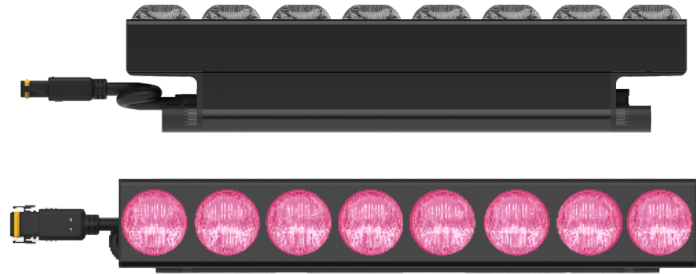

L60 RGBW ASYMMETRIC | INTERIOR + EXTERIOR

DATE	PROJECT	FIRM	TYPE
------	---------	------	------

TROV L60 RGBW Asymmetric delivers a uniform distribution across the illuminated surface providing excellent max/min levels. This low-profile luminaire can be mounted on its side in a cove to throw light into the room or mount vertically to graze a wall.

Features:

- RGBW quad chips and color mixing optics provide uniform color mixing with minimal setbacks
- Channel Max™ directs all driver output to the LEDs in use.
- VividSync™ ensures consistent output for every 12in section
- friction hinge allows infinite aiming from 0°-180°
- Aiming indicators for precise aiming
- IP66 exterior rated
- Two standard finishes: Black & White

Model Size	Interior/Exterior	Length	Power	Spectra	Voltage	Optics	Finish
L60	E - Exterior I - Interior	12 - 12IN 48 - 48IN	10 - 10W/FT 18 - 18W/FT	RGB4 - Red 625nm Green 527nm Royal Blue 453nm White 4000K 80 CRI	MULT (110-277VAC)	15x15 30x45 20x20 30x75 20x40 55x55 20x70 55x60 30x30 55x90	K - Black W - White