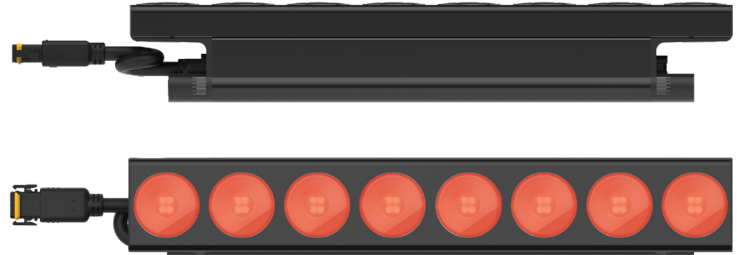

L45 RGBW | INTERIOR + EXTERIOR

DATE	PROJECT	FIRM	TYPE
------	---------	------	------

TROV L45 RGBW delivers a smooth open beam distribution in a slim form factor for cove and other accent lighting applications. With VividSync™ and color mixing optics, L45 provides uniform color mixing with no setback or mixing distance.

Features

- RGBW quad chips and color mixing optics provide uniform color mixing with ZERO mixing distance or setbacks.
- Channel Max™ directs all driver output to the LEDs in use
- VividSync™ ensures constant output for every 12in section
- Friction hinge allows infinite aiming from 0°-180°
- Aiming indicators for precise aiming
- IP66 exterior rated
- Two standard finishes: Black & White

Model Size	Interior/Exterior	Length	Power	Spectra	Voltage	Optics	Finish
L45	E - Exterior I - Interior	12 - 12IN 48 - 48IN	10 - 10W/FT 18 - 18W/FT	RGB4 - Red 625nm Green 527nm Royal Blue 453nm White 4000K 80 CRI	MULT (110-277VAC)	120	K - Black W - White

Build to Order Shipping	S - Silver Z - Bronze C - Custom
--------------------------------	--

Example: L45-I-48-10-RGB4-MULT-120

Performance

Watts/FT	Channel	Optic	Lumen Output		Efficacy
18W	Red	120°	221 lm/ft	725 lm/m	17 lm/W
	Green	120°	691 lm/ft	2266 lm/m	46 lm/W
	Blue	120°	102 lm/ft	335 lm/m	7 lm/W
	White	120°	776 lm/ft	2545 lm/m	53 lm/W
	Full Output	120°	741 lm/ft	2430 lm/m	39 lm/W
10W	Red	120°	140 lm/ft	459 lm/m	19 lm/W
	Green	120°	405 lm/ft	1328 lm/m	49 lm/W
	Blue	120°	56 lm/ft	185 lm/m	7 lm/W
	White	120°	397 lm/ft	1302 lm/m	48 lm/W
	Full Output	120°	371 lm/ft	1217 lm/m	36 lm/W