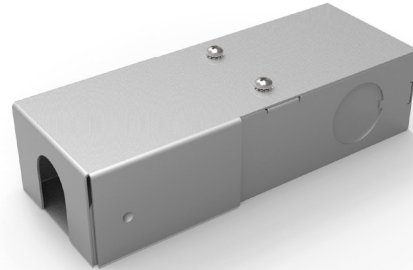

DATE	PROJECT	FIRM	TYPE
------	---------	------	------

THE TROV WIRE BOX IS DESIGNED TO BE USED IN PLACE OF A LEADER CABLE TO FEED POWER TO THE BEGINNING OF A RUN. 1/2" NPT CONDUIT FITTINGS CAN ATTACH DIRECTLY TO THE BOX AND BUILDING WIRE CAN BE SPLICED INSIDE THE WIRE BOX. MALE AND FEMALE INTERNAL CONNECTORS ARE SUPPLIED WITH THE BOX SO YOU CAN CONNECT TROV FIXTURES FROM EITHER END.

FEATURES :

- COMPATIBLE WITH L35 AND L50 SERIES FIXTURES
- COMES WITH BOTH MALE AND FEMALE TROV CONNECTORS
- WORKS WITH 120V TO 277V
- DAMP/DRY LOCATIONS ONLY

PHYSICAL	DIMENSIONS	MATERIAL
	W 1.83" x H 1.24" x L 4.95" ; (46.4mm x 31.5mm x 125.7mm) APPROX	LOW CARBON STEEL, 0.7mm SHEET METAL, POWDER COAT FINISH, COLOR - SILVER

TROV WIRE BOX FOR L35 AND L50

ORDERING

PART NUMBER	DESCRIPTION
CC-L-WIREBOX	WIRE BOX FOR TROV FIXTURES

LIMITED WARRANTY 5 YEARS

<p>ECOSENSE LIGHTING INC. 837 NORTH SPRING STREET SUITE 103 LOS ANGELES, CA 90012</p>	<p>P • 310.496.6255 F • 310.496.6256 T • 855.632.6736 855.6.ECOSEN</p>	<p><small>SPECIFICATIONS SUBJECT TO CHANGE WITHOUT NOTICE. VISIT ECOSENSELIGHTING.COM FOR THE MOST CURRENT SPECIFICATIONS. FOR A LIST OF PATENTS VISIT ECOSENSELIGHTING.COM/IP-PORTFOLIO/ ©2018 ECOSENSE LIGHTING INC. ALL RIGHTS RESERVED. ECOSENSE, THE ECOSENSE LOGO, TRÖV, TROV AND ECOSPEC ARE REGISTERED TRADEMARKS OF ECOSENSE LIGHTING INC. RISE™, SLIM COVE™, FREEDOM TO CREATE™, MACRO™, FLIP-TO-FLAT™ ARE TRADEMARKS OF ECOSENSE LIGHTING INC.</small></p>	<p>ECOSENSELIGHTING.COM 1/1</p>
---	--	---	---