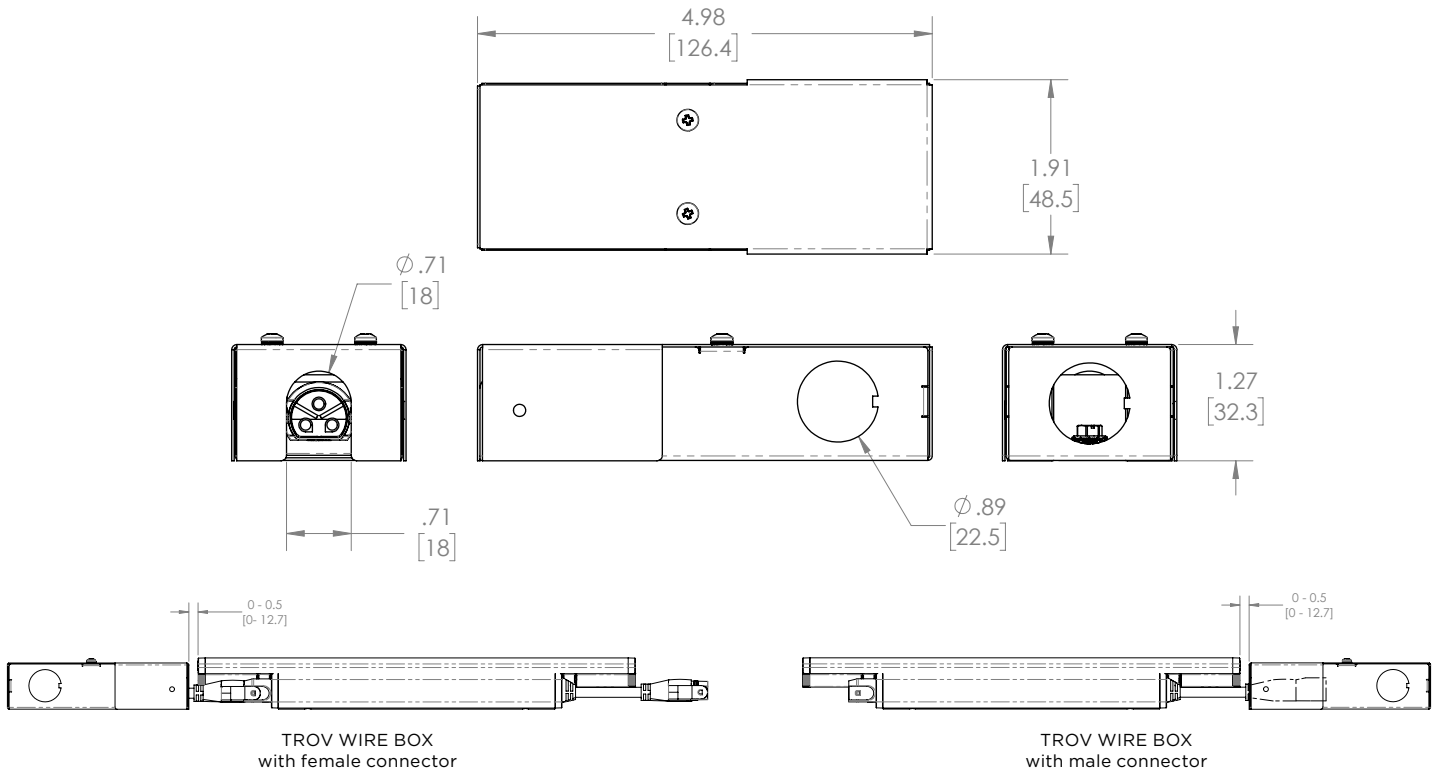

DATE	PROJECT	FIRM	TYPE
------	---------	------	------

THE TROV WIRE BOX IS DESIGNED TO BE USED IN PLACE OF A LEADER CABLE TO FEED POWER TO THE BEGINNING OF A RUN. 1/2" NPT CONDUIT FITTINGS CAN ATTACH DIRECTLY TO THE BOX AND BUILDING WIRE CAN BE SPLICED INSIDE THE WIRE BOX. MALE AND FEMALE INTERNAL CONNECTORS ARE SUPPLIED WITH THE BOX SO YOU CAN CONNECT TROV FIXTURES FROM EITHER END.

FEATURES :

- COMPATIBLE WITH L35 AND L50 SERIES FIXTURES
- COMES WITH BOTH MALE AND FEMALE TROV CONNECTORS
- WORKS WITH 120V TO 277V
- DAMP/DRY LOCATIONS ONLY

PHYSICAL	DIMENSIONS	MATERIAL
	W 1.83" x H 1.24" x L 4.95" ; (46.4mm x 31.5mm x 125.7mm) APPROX	LOW CARBON STEEL, 0.7mm SHEET METAL, POWDER COAT FINISH, COLOR - SILVER

TROV WIRE BOX FOR L35 AND L50

ORDERING

PART NUMBER	DESCRIPTION
CC-L-WIREBOX	WIRE BOX FOR TROV FIXTURES

LIMITED WARRANTY 5 YEARS

<p>ECOSENSE LIGHTING INC. 837 NORTH SPRING STREET SUITE 103 LOS ANGELES, CA 90012</p>	<p>P • 310.496.6255 F • 310.496.6256 T • 855.632.6736 855.6.ECOSEN</p>	<p><small>SPECIFICATIONS SUBJECT TO CHANGE WITHOUT NOTICE. VISIT ECOSENSELIGHTING.COM FOR THE MOST CURRENT SPECIFICATIONS. FOR A LIST OF PATENTS VISIT ECOSENSELIGHTING.COM/IP-PORTFOLIO/ ©2018 ECOSENSE LIGHTING INC. ALL RIGHTS RESERVED. ECOSENSE, THE ECOSENSE LOGO, TRÖV, TROV AND ECOSPEC ARE REGISTERED TRADEMARKS OF ECOSENSE LIGHTING INC. RISE™, SLIM COVE™, FREEDOM TO CREATE™, MACRO™, FLIP-TO-FLAT™ ARE TRADEMARKS OF ECOSENSE LIGHTING INC.</small></p>	<p>ECOSENSELIGHTING.COM 1/1</p>
---	--	---	---