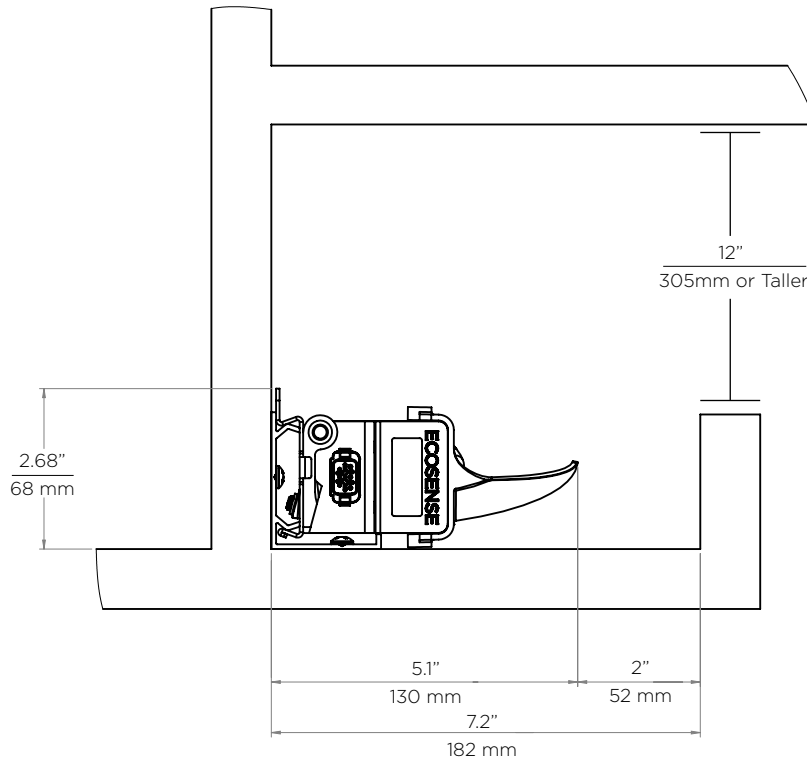

Features:

- Reflector design allows light to wash the ceiling while also kicking light to the cove pocket.
- High reflectance white paint provides increased efficacy
- Recommended to use with L-Track
- Can be installed after fixture installation
- For use with L60 ASYM optic
- Not intended for use in wet locations

PART NUMBER	DESCRIPTION
L60-A-ASYM-KICK-12	TROV L60 Asymmetric Kicker Reflector, 12 in
L60-A-ASYM-KICK-48	TROV L60 Asymmetric Kicker Reflector, 48 in

NOTES: KICKER REFLECTORS ONLY COME IN 12IN LENGTHS. 48IN SKUS COME WITH 4X12IN REFLECTORS. ONLY FOR USE WITH L60 ASYM OPTIC.