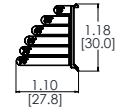

ANGLE LOCK CLIP FOR L35 AND L50

ORDERING

PART NUMBER	DESCRIPTION
MNT-L-ANGLOCK	TROV ANGLE-LOCK CLIP (10 PACK)

Angle lock clips come in packs of 10. One clip is needed per 12" and two per 48".

LIMITED WARRANTY 5 YEARS

ECOSENSE LIGHTING INC.
837 NORTH SPRING STREET
SUITE 103
LOS ANGELES, CA 90012

P • 310.496.6255
F • 310.496.6256
T • 855.632.6736
855.6.ECOSEN

SPECIFICATIONS SUBJECT TO CHANGE WITHOUT NOTICE. VISIT ECOSENSELIGHTING.COM FOR THE MOST CURRENT SPECIFICATIONS.
© 2019 ECOSENSE LIGHTING INC. ALL RIGHTS RESERVED. ECOSENSE, THE ECOSENSE LOGO, RISE, TROV, SLIM COVE AND ECOSPEC ARE REGISTERED TRADEMARKS OF ECOSENSE LIGHTING INC.
FREEDOM TO CREATE™

ECOSENSELIGHTING.COM

1/1