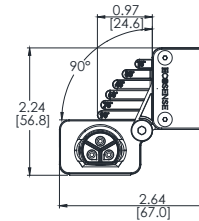

DATE	PROJECT	FIRM	TYPE
------	---------	------	------

TROV ANGLE LOCK CLIPS ARE IDEAL FOR APPLICATIONS THAT REQUIRE AIMING ANGLE TO BE SECURED. THE ANGLE LOCK CLIPS OFFERS SIX OPTIONS FROM 15° TO 90° WITH 15° INCREMENTS.

**FEATURES:**

- COMPATIBLE WITH L35 AND L50 SERIES FIXTURES
- ANGLE LOCK CLIP COME WITH 15°, 30°, 45°, 60°, 75° AND 90° OPTIONS

PHYSICAL	DIMENSIONS	MATERIAL
		W 0.79" x H 1.18" x L 1.1" ; (20mm x 30mm x 27.8mm) APPROX POLYCARBONATE

**ANGLE LOCK CLIP FOR L35 AND L50**

**ORDERING**

PART NUMBER	DESCRIPTION
MNT-L-ANGLOCK	TROV ANGLE-LOCK CLIP (10 PACK)

Angle lock clips come in packs of 10. One clip is needed per 12" and two per 48".

**LIMITED WARRANTY 5 YEARS**