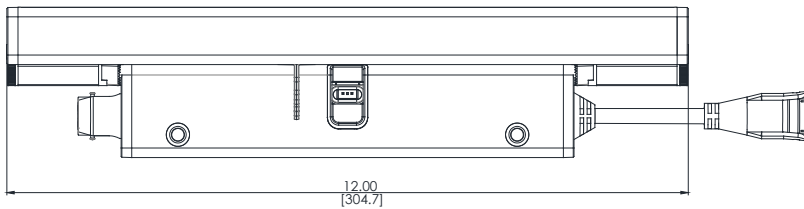

DATE	PROJECT	FIRM	TYPE
------	---------	------	------

TROV ANGLE LOCK CLIPS ARE IDEAL FOR APPLICATIONS THAT REQUIRE AIMING ANGLE TO BE SECURED. THE ANGLE LOCK CLIPS OFFERS SIX OPTIONS FROM 15° TO 90° WITH 15° INCREMENTS.

**FEATURES:**

- COMPATIBLE WITH L35 AND L50 SERIES FIXTURES
- ANGLE LOCK CLIP COME WITH 15°, 30°, 45°, 60°, 75° AND 90° OPTIONS

PHYSICAL	DIMENSIONS	MATERIAL
		W 0.79" x H 1.18" x L 1.1" ; (20mm x 30mm x 27.8mm) APPROX POLYCARBONATE

**ANGLE LOCK CLIP FOR L35 AND L50**

**ORDERING**

PART NUMBER	DESCRIPTION
MNT-L-ANGLOCK	TROV ANGLE-LOCK CLIP (10 PACK)

Angle lock clips come in packs of 10. One clip is needed per 12" and two per 48".

**LIMITED WARRANTY 5 YEARS**