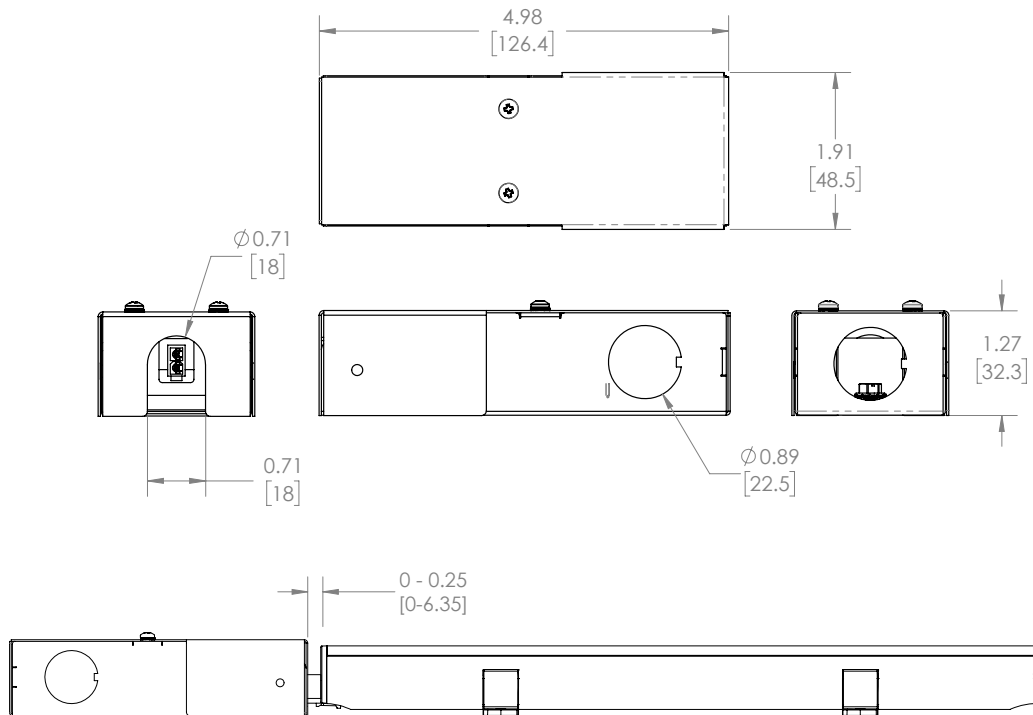

SLIM COVE DIM WIRE BOX

SLIM COVE DIM WIRE BOX

ORDERING

PART NUMBER	DESCRIPTION
SCD-A-WIREBOX	WIRE BOX FOR SLIM COVE DIM FIXTURES

LIMITED WARRANTY	5 YEARS

ECOSENSE LIGHTING INC.
837 NORTH SPRING STREET
SUITE 103
LOS ANGELES, CA 90012

P • 310.496.6255
F • 310.496.6256
T • 855.632.6736
855.6.ECOSEN

ECOSENSELIGHTING.COM

1/1