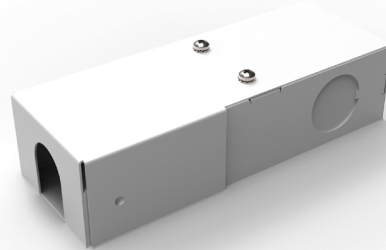

DATE	PROJECT	FIRM	TYPE

THE SLIM COVE DIM WIRE BOX IS DESIGNED TO BE USED IN PLACE OF A LEADER CABLE TO FEED POWER TO THE BEGINNING OF A RUN. 1/2" NPT CONDUIT FITTINGS CAN ATTACH DIRECTLY TO THE BOX AND BUILDING WIRE CAN BE SPLICED INSIDE THE WIRE BOX. IN CERTAIN APPLICATIONS FLEXIBLE CORD CANNOT BE USED. THE WIRE BOX ELIMINATES THE NEED FOR FLEXIBLE CORDS.

FEATURES :

- COMPLIES WITH UL AND IEC STANDARDS
- WORKS WITH 120V TO 277V

PHYSICAL	DIMENSIONS MATERIAL	W 1.91" x H 1.27" x L 4.98" ; (48.5mm x 32.3mm x 126.4mm) APPROX LOW CARBON STEEL, 0.7mm SHEET METAL, POWDER COAT FINISH, COLOR - WHITE