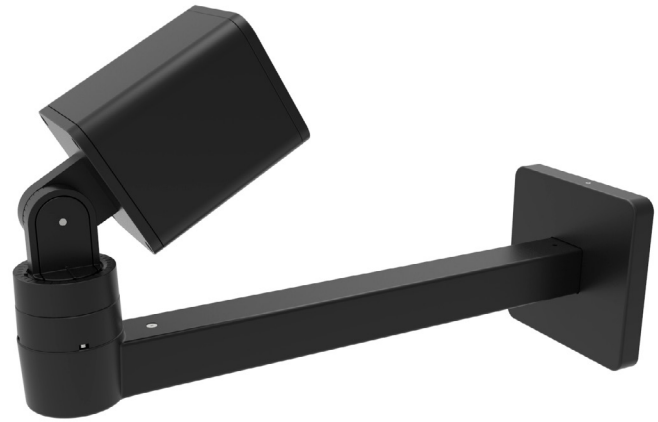

DATE	PROJECT	FIRM	TYPE
------	---------	------	------

RISE F170 WALL MOUNT ARM IS ROBUST AND POWERFUL 3G RATED MOUNTING ARM, USED TO MOUNT THE RISE F170 FIXTURE A CERTAIN DISTANCE AWAY FROM A WALL OR SURFACE.

**FEATURES :**

- COMPATIBLE WITH RISE F170, F080 DUO, AND F080 QUAD EC BOTTOM MOUNTING OPTION ONLY
- AVAILABLE IN 6", 12", 18" AND 24" LENGTHS
- MOUNTS TO SURFACE, NOT DIRECTLY ONTO JUNCTION BOX
- 3G RATED
- STAINLESS STEEL & ALUMINUM PARTS POWDER COATED
- AVAILABLE IN BLACK, WHITE, BRONZE, AND SILVER; CUSTOM COLORS ARE ALSO AVAILABLE.
- NO VISIBLE MOUNTING HARDWARE OR LEADER CABLE
- RISE FIXTURE MOUNTS TO THE END CAP AND CAN BE AIMED UP, DOWN OR TO THE SIDE

PHYSICAL	DIMENSIONS	W 7.97" x H 7.97" x L 6", 12", 18", 24": (202.5mm x 202.5mm x 152.4, 304.8, 457.2, 609.6mm) APPROX
----------	------------	--

**RISE F170 WALL MOUNT ARM**

**ORDERING**

PART NUMBER	DESCRIPTION
F170-WMA-06-(K,Z,S,W,C)	RISE F170 WALL/SURFACE MOUNT ARM, 6 INCH, COLOR FINISH (K=Black, Z=Bronze, S=Silver, W=White, C=Custom)
F170-WMA-12-(K,Z,S,W,C)	RISE F170 WALL/SURFACE MOUNT ARM, 12 INCH, COLOR FINISH (K=Black, Z=Bronze, S=Silver, W=White, C=Custom)
F170-WMA-18-(K,Z,S,W,C)	RISE F170 WALL/SURFACE MOUNT ARM, 18 INCH, COLOR FINISH (K=Black, Z=Bronze, S=Silver, W=White, C=Custom)
F170-WMA-24-(K,Z,S,W,C)	RISE F170 WALL/SURFACE MOUNT ARM, 24 INCH, COLOR FINISH (K=Black, Z=Bronze, S=Silver, W=White, C=Custom)