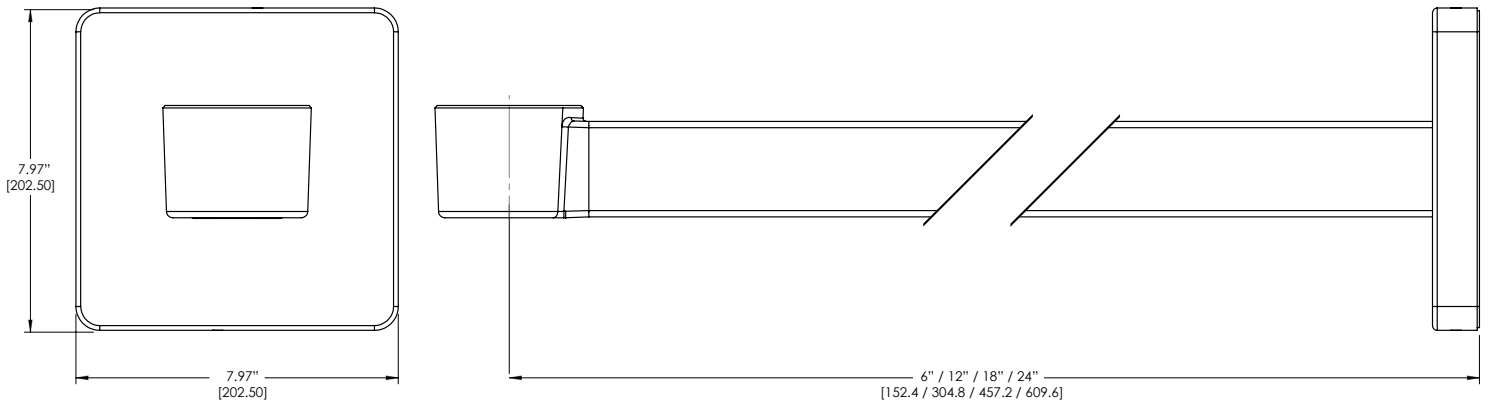

DATE	PROJECT	FIRM	TYPE
------	---------	------	------

RISE F170 WALL MOUNT ARM IS ROBUST AND POWERFUL 3G RATED MOUNTING ARM, USED TO MOUNT THE RISE F170 FIXTURE A CERTAIN DISTANCE AWAY FROM A WALL OR SURFACE.

**FEATURES :**

- COMPATIBLE WITH RISE F170, F080 DUO, AND F080 QUAD EC BOTTOM MOUNTING OPTION ONLY
- AVAILABLE IN 6", 12", 18" AND 24" LENGTHS
- MOUNTS TO SURFACE, NOT DIRECTLY ONTO JUNCTION BOX
- 3G RATED
- STAINLESS STEEL & ALUMINUM PARTS POWDER COATED
- AVAILABLE IN BLACK, WHITE, BRONZE, AND SILVER; CUSTOM COLORS ARE ALSO AVAILABLE.
- NO VISIBLE MOUNTING HARDWARE OR LEADER CABLE
- RISE FIXTURE MOUNTS TO THE END CAP AND CAN BE AIMED UP, DOWN OR TO THE SIDE

PHYSICAL	DIMENSIONS	W 7.97" x H 7.97" x L 6", 12", 18", 24": (202.5mm x 202.5mm x 152.4, 304.8, 457.2, 609.6mm) APPROX
----------	------------	--

**RISE F170 WALL MOUNT ARM**

**ORDERING**

PART NUMBER	DESCRIPTION
F170-WMA-06-(K,Z,S,W,C)	RISE F170 WALL/SURFACE MOUNT ARM, 6 INCH, COLOR FINISH (K=Black, Z=Bronze, S=Silver, W=White, C=Custom)
F170-WMA-12-(K,Z,S,W,C)	RISE F170 WALL/SURFACE MOUNT ARM, 12 INCH, COLOR FINISH (K=Black, Z=Bronze, S=Silver, W=White, C=Custom)
F170-WMA-18-(K,Z,S,W,C)	RISE F170 WALL/SURFACE MOUNT ARM, 18 INCH, COLOR FINISH (K=Black, Z=Bronze, S=Silver, W=White, C=Custom)
F170-WMA-24-(K,Z,S,W,C)	RISE F170 WALL/SURFACE MOUNT ARM, 24 INCH, COLOR FINISH (K=Black, Z=Bronze, S=Silver, W=White, C=Custom)