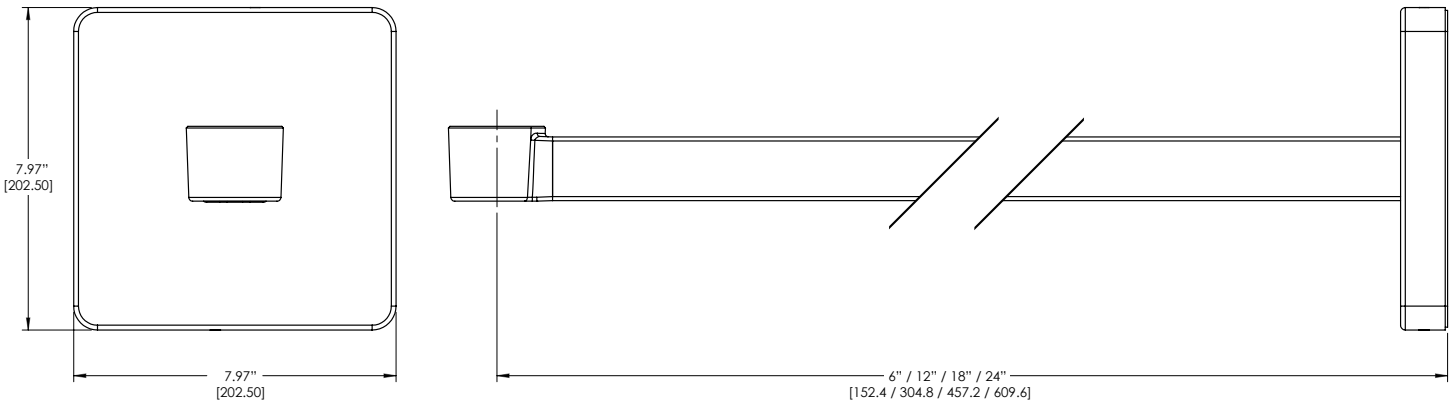

DATE	PROJECT	FIRM	TYPE
------	---------	------	------

RISE F080 WALL MOUNT ARM IS ROBUST AND POWERFUL 3G RATED MOUNTING ARM, USED TO MOUNT THE RISE F080 FIXTURE A CERTAIN DISTANCE AWAY FROM A WALL OR SURFACE.

FEATURES :

- COMPATIBLE WITH RISE F080 EC BOTTOM MOUNTING OPTION ONLY
- AVAILABLE IN 6", 12", 18" AND 24" LENGTHS
- MOUNTS TO SURFACE, NOT DIRECTLY ONTO JUNCTION BOX
- 3G RATED
- STAINLESS STEEL & ALUMINUM PARTS POWDER COATED
- AVAILABLE IN BLACK, WHITE, BRONZE, AND SILVER; CUSTOM COLORS ARE ALSO AVAILABLE.
- NO VISIBLE MOUNTING HARDWARE OR LEADER CABLE
- RISE F080 FIXTURE MOUNTS TO THE END CAP AND CAN BE AIMED UP, DOWN OR TO THE SIDE

PHYSICAL	DIMENSIONS	W 7.97" x H 7.97" x L 6", 12", 18", 24": (202.5mm x 202.5mm x 152.4, 304.8, 457.2, 609.6mm) APPROX
----------	------------	--

RISE F080 WALL MOUNT ARM

ORDERING

PART NUMBER	DESCRIPTION
F080-WMA-06-(K,Z,S,W,C)	RISE F080 WALL/SURFACE MOUNT ARM, 6 INCH, COLOR FINISH (K=Black, Z=Bronze, S=Silver, W=White, C=Custom)
F080-WMA-12-(K,Z,S,W,C)	RISE F080 WALL/SURFACE MOUNT ARM, 12 INCH, COLOR FINISH (K=Black, Z=Bronze, S=Silver, W=White, C=Custom)
F080-WMA-18-(K,Z,S,W,C)	RISE F080 WALL/SURFACE MOUNT ARM, 18 INCH, COLOR FINISH (K=Black, Z=Bronze, S=Silver, W=White, C=Custom)
F080-WMA-24-(K,Z,S,W,C)	RISE F080 WALL/SURFACE MOUNT ARM, 24 INCH, COLOR FINISH (K=Black, Z=Bronze, S=Silver, W=White, C=Custom)