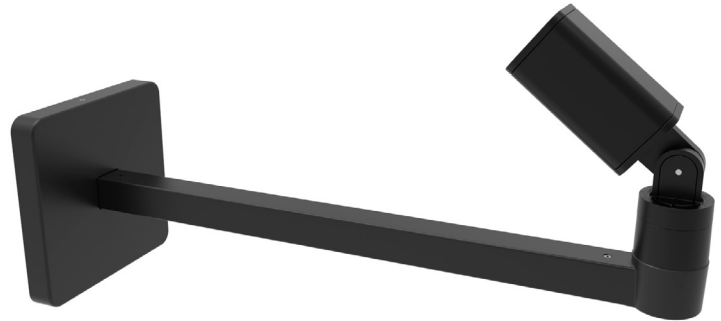

DATE	PROJECT	FIRM	TYPE
------	---------	------	------

RISE F080 WALL MOUNT ARM IS ROBUST AND POWERFUL 3G RATED MOUNTING ARM, USED TO MOUNT THE RISE F080 FIXTURE A CERTAIN DISTANCE AWAY FROM A WALL OR SURFACE.

FEATURES :

- COMPATIBLE WITH RISE F080 EC BOTTOM MOUNTING OPTION ONLY
- AVAILABLE IN 6", 12", 18" AND 24" LENGTHS
- MOUNTS TO SURFACE, NOT DIRECTLY ONTO JUNCTION BOX
- 3G RATED
- STAINLESS STEEL & ALUMINUM PARTS POWDER COATED
- AVAILABLE IN BLACK, WHITE, BRONZE, AND SILVER; CUSTOM COLORS ARE ALSO AVAILABLE.
- NO VISIBLE MOUNTING HARDWARE OR LEADER CABLE
- RISE F080 FIXTURE MOUNTS TO THE END CAP AND CAN BE AIMED UP, DOWN OR TO THE SIDE

PHYSICAL	DIMENSIONS	W 7.97" x H 7.97" x L 6", 12", 18", 24": (202.5mm x 202.5mm x 152.4, 304.8, 457.2, 609.6mm) APPROX
----------	------------	--

RISE F080 WALL MOUNT ARM

ORDERING

PART NUMBER	DESCRIPTION
F080-WMA-06-(K,Z,S,W,C)	RISE F080 WALL/SURFACE MOUNT ARM, 6 INCH, COLOR FINISH (K=Black, Z=Bronze, S=Silver, W=White, C=Custom)
F080-WMA-12-(K,Z,S,W,C)	RISE F080 WALL/SURFACE MOUNT ARM, 12 INCH, COLOR FINISH (K=Black, Z=Bronze, S=Silver, W=White, C=Custom)
F080-WMA-18-(K,Z,S,W,C)	RISE F080 WALL/SURFACE MOUNT ARM, 18 INCH, COLOR FINISH (K=Black, Z=Bronze, S=Silver, W=White, C=Custom)
F080-WMA-24-(K,Z,S,W,C)	RISE F080 WALL/SURFACE MOUNT ARM, 24 INCH, COLOR FINISH (K=Black, Z=Bronze, S=Silver, W=White, C=Custom)