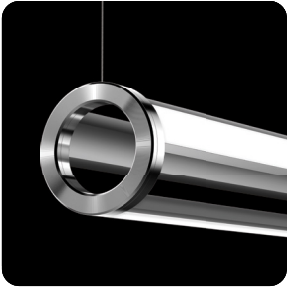

OPTIONS GUIDE

MOUNTING

CABLE SUSPENDED (CS)

Power Suspension System. Yttrium (Y) is static down-light and up-light: Bi-Directional (CS). Standard and custom power cord finishes, sleeve options, and canopy colors offer options to match almost any space. Stainless steel cables come in various lengths (4' is standard) and are field adjustable.

CABLE SUSPENDED (CSV)

Power Suspension System. Yttrium (Y) can be a static Bi-Directional light hung up-right (CSV). Standard and custom power cord finishes, sleeve options, and canopy colors offer options to match almost any space. Stainless steel cables come in various lengths (4' is standard) and are field adjustable.