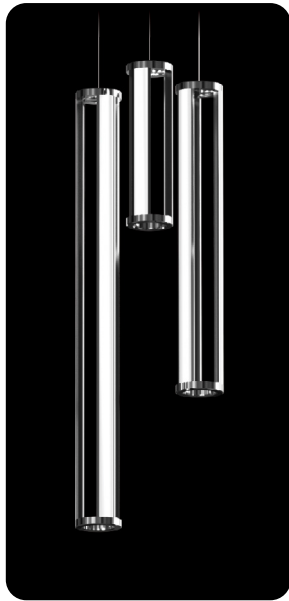

OPTIONS GUIDE

MOUNTING

CABLE SUSPENDED (CS)

Power Suspension System. Yttrium (Y) is static down-light and up-light: Bi-Directional (CS). Standard and custom power cord finishes, sleeve options, and canopy colors offer options to match almost any space. Stainless steel cables come in various lengths (4' is standard) and are field adjustable.

CABLE SUSPENDED (CSV)

Power Suspension System. Yttrium (Y) can be a static Bi-Directional light hung up-right (CSV). Standard and custom power cord finishes, sleeve options, and canopy colors offer options to match almost any space. Stainless steel cables come in various lengths (4' is standard) and are field adjustable.