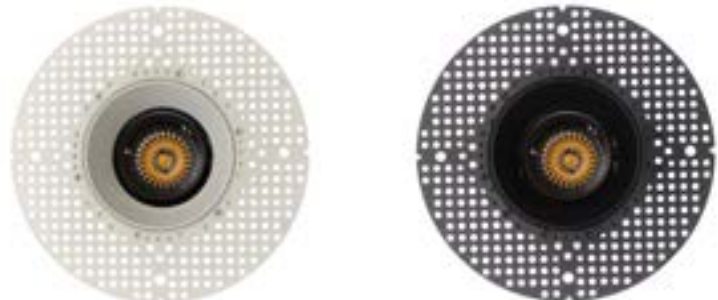

ERIA with Round Open Trimless
JMA - RT/TL

All trims available in Satin White or Satin Black Finishes