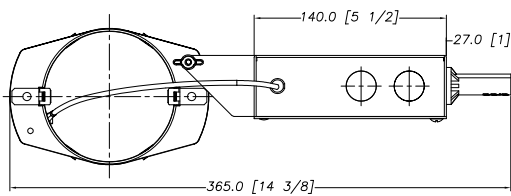

ERIA REMODEL HOUSING