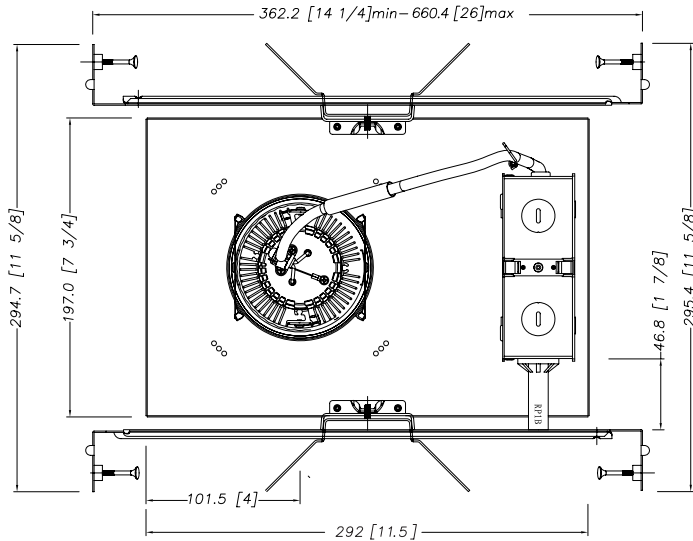

DATE	PROJECT	FIRM	TYPE

ERIA NEW CONSTRUCTION HOUSING