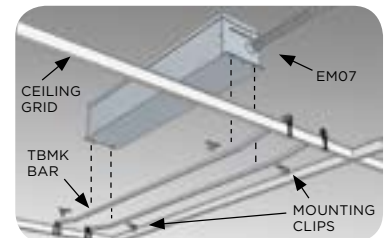

### EMERGENCY PACK TGRID MOUNTING ACCESSORY (OPTIONAL)

Use the TBMK mounting kit to remote mount flexed units within a grid ceiling. The EM07 is secured to the bars of the TBMK via mounting clips. The bars then mount to the T-bars of the ceiling grid. The flexible conduit of the EM07 connects to the fixture.