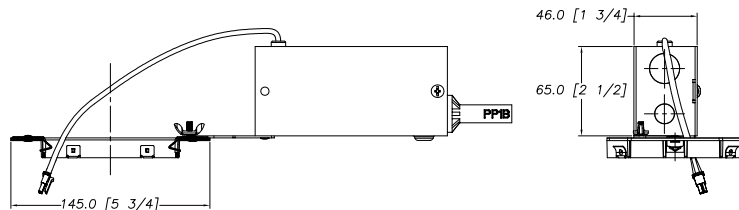

ERIA REMODEL HOUSING