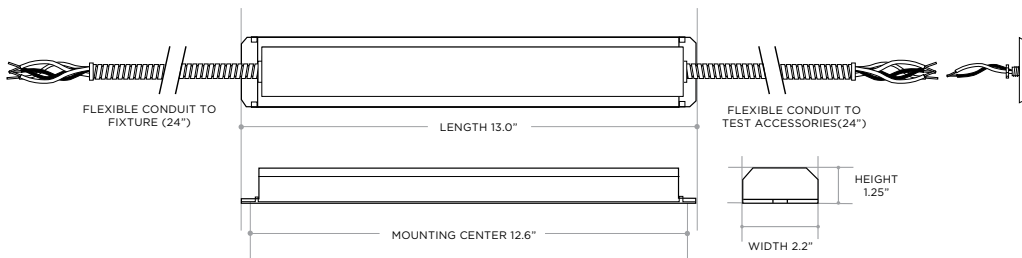

EMERGENCY PACK DIMENSIONS