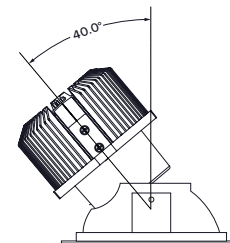

ERIA REMODEL HOUSING