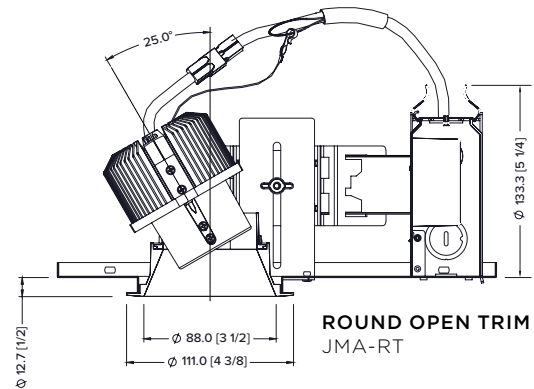

DATE	PROJECT	FIRM	TYPE

ERIA NEW CONSTRUCTION HOUSING