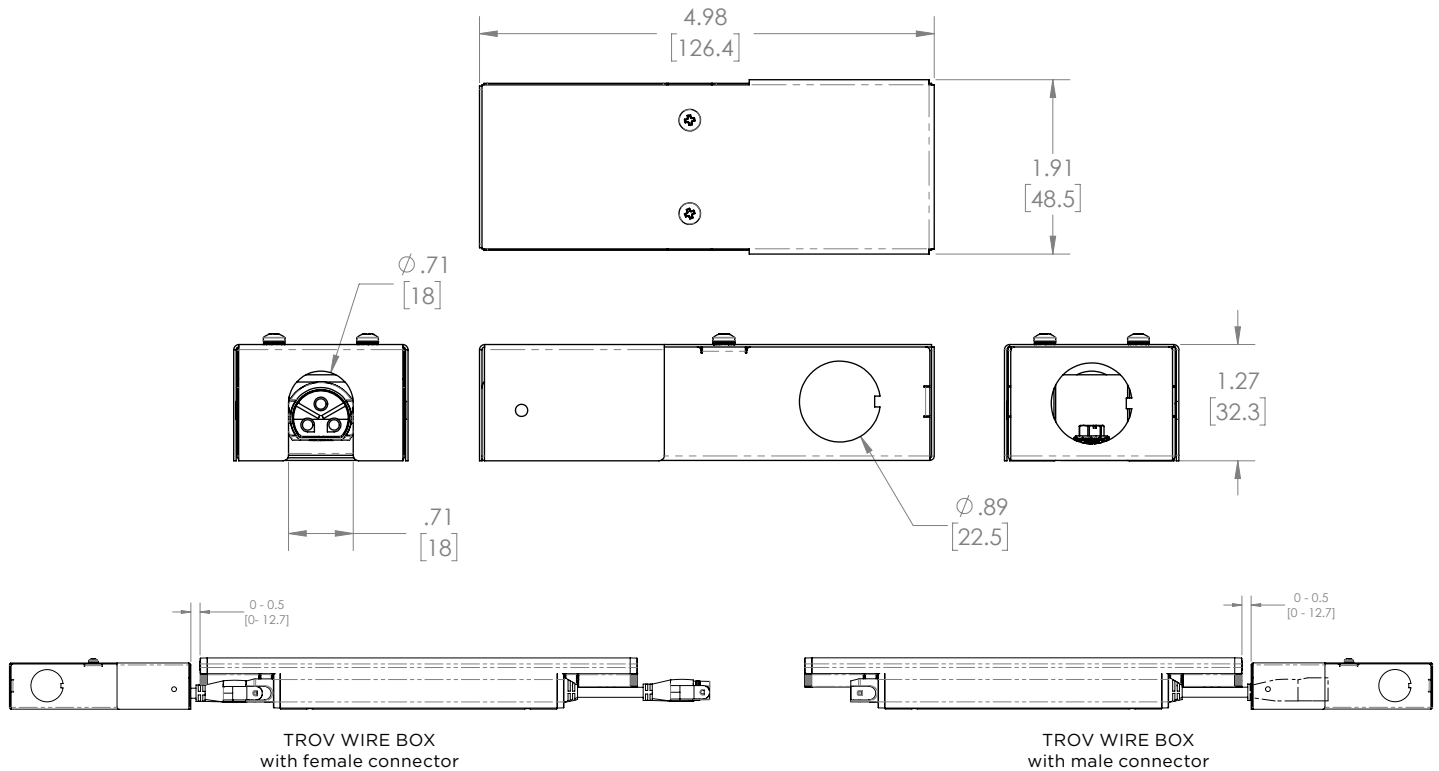

TROV WIRE BOX FOR L35 AND L50

ORDERING

PART NUMBER	DESCRIPTION
CC-L-WIREBOX	WIRE BOX FOR TROV FIXTURES

LIMITED WARRANTY 5 YEARS

ECOSENSE LIGHTING INC. 837 NORTH SPRING STREET SUITE 103 LOS ANGELES, CA 90012	P • 310.496.6255 F • 310.496.6256 T • 855.632.6736 855.6.ECOSEN	SPECIFICATIONS SUBJECT TO CHANGE WITHOUT NOTICE. VISIT ECOSENSELIGHTING.COM FOR THE MOST CURRENT SPECIFICATIONS. © 2017 ECOSENSE LIGHTING INC. ALL RIGHTS RESERVED. ECOSENSE, THE ECOSENSE LOGO, RISE, TROV AND ECOSPEC ARE REGISTERED TRADEMARKS OF ECOSENSE LIGHTING INC.	ECOSENSELIGHTING.COM	1/1