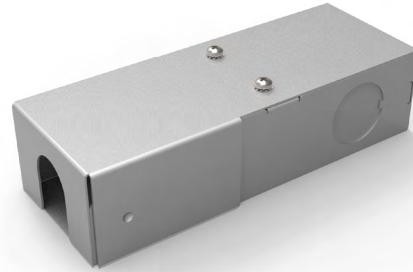

DATE	PROJECT	FIRM	TYPE
------	---------	------	------

THE TROV WIRE BOX IS DESIGNED TO BE USED IN PLACE OF A LEADER CABLE TO FEED POWER TO THE BEGINNING OF A RUN. 1/2" NPT CONDUIT FITTINGS CAN ATTACH DIRECTLY TO THE BOX AND BUILDING WIRE CAN BE SPLICED INSIDE THE WIRE BOX. MALE AND FEMALE INTERNAL CONNECTORS ARE SUPPLIED WITH THE BOX SO YOU CAN CONNECT TROV FIXTURES FROM EITHER END.

**FEATURES :**

- COMPATIBLE WITH L35 AND L50 SERIES FIXTURES
- COMES WITH BOTH MALE AND FEMALE TROV CONNECTORS
- WORKS WITH 120V TO 277V

PHYSICAL	DIMENSIONS	MATERIAL
	W 1.83" x H 1.24" x L 4.95" ; (46.4mm x 31.5mm x 125.7mm) APPROX	LOW CARBON STEEL, 0.7mm SHEET METAL, POWDER COAT FINISH, COLOR - SILVER