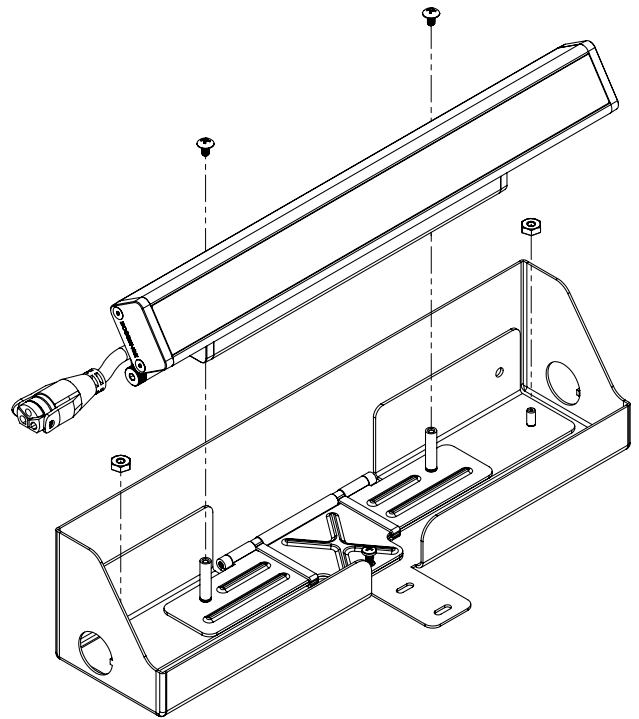

DATE	PROJECT	FIRM	TYPE
------	---------	------	------

TROV SINGLE MOUNTING PLATES ARE USED TO HOLD ONE 12" FIXTURE WITH ONE ARM. THEY ARE IDEAL FOR INDIVIDUALLY MOUNTING 12" FIXTURES OR FOR JOINING 12" FIXTURES ALONG A CURVED WALL. THEY ALLOW FOR INDIVIDUAL POWER CONNECTIONS TO A JUNCTION BOX FOR EACH FIXTURE. A PASS THROUGH HOLE CAN BE DRILLED IN THE SIDE FOR CONTINUOUS POWER CONNECTIONS.

FEATURES :

- COMPATIBLE WITH L35 AND L50 SERIES FIXTURES
- AVAILABLE IN 6", 12", 18" AND 24" LENGTHS
- MOUNTS TO ALL COMMON JUNCTION BOXES
- NO VISIBLE MOUNTING HARDWARE OR LEADER CABLE

PHYSICAL	DIMENSIONS	MATERIAL
	W 12.42" x H 2.87" x L 2.95" ; (315.5mm x 73mm x 75mm)	ARMS AND CANOPY: PAINTED SILVER

SINGLE WALL MOUNT ARM FOR L35 AND L50

ORDERING

PART NUMBER	DESCRIPTION
WMA-L-CA-06	6 INCH WALL MOUNT ARM
WMA-L-CA-12	12 INCH WALL MOUNT ARM
WMA-L-CA-18	18 INCH WALL MOUNT ARM
WMA-L-CA-24	24 INCH WALL MOUNT ARM
WMA-L-SINGLE*	WALL MOUNT ARM SINGLE PLATE