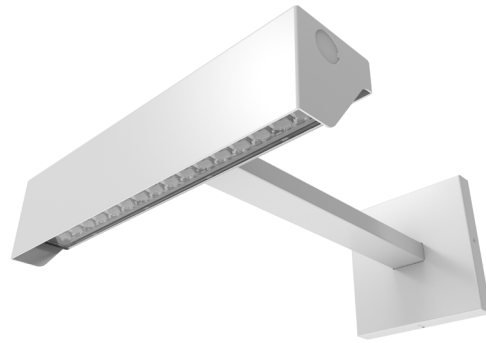

DATE	PROJECT	FIRM	TYPE
------	---------	------	------

TROV SINGLE MOUNTING PLATES ARE USED TO HOLD ONE 12" FIXTURE WITH ONE ARM. THEY ARE IDEAL FOR INDIVIDUALLY MOUNTING 12" FIXTURES OR FOR JOINING 12" FIXTURES ALONG A CURVED WALL. THEY ALLOW FOR INDIVIDUAL POWER CONNECTIONS TO A JUNCTION BOX FOR EACH FIXTURE. A PASS THROUGH HOLE CAN BE DRILLED IN THE SIDE FOR CONTINUOUS POWER CONNECTIONS.

FEATURES :

- COMPATIBLE WITH L35 AND L50 SERIES FIXTURES
- AVAILABLE IN 6", 12", 18" AND 24" LENGTHS
- MOUNTS TO ALL COMMON JUNCTION BOXES
- NO VISIBLE MOUNTING HARDWARE OR LEADER CABLE

PHYSICAL	DIMENSIONS	MATERIAL
	W 12.42" x H 2.87" x L 2.95" ; (315.5mm x 73mm x 75mm)	ARMS AND CANOPY: PAINTED SILVER

SINGLE WALL MOUNT ARM FOR L35 AND L50

ORDERING

PART NUMBER	DESCRIPTION
WMA-L-CA-06	6 INCH WALL MOUNT ARM
WMA-L-CA-12	12 INCH WALL MOUNT ARM
WMA-L-CA-18	18 INCH WALL MOUNT ARM
WMA-L-CA-24	24 INCH WALL MOUNT ARM
WMA-L-SINGLE*	WALL MOUNT ARM SINGLE PLATE