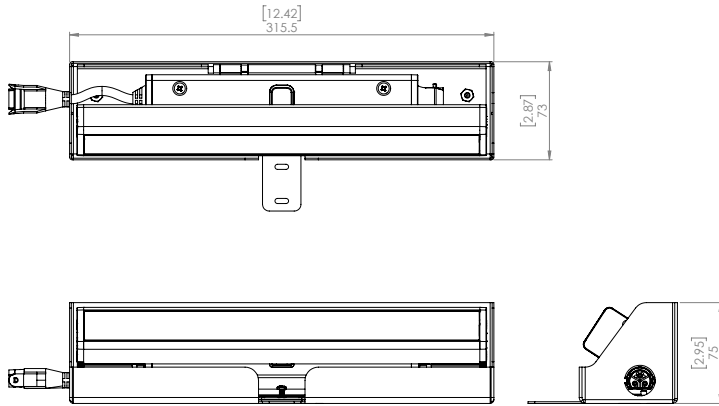

DATE	PROJECT	FIRM	TYPE
------	---------	------	------

TROV SINGLE MOUNTING PLATES ARE USED TO HOLD ONE 12" FIXTURE WITH ONE ARM. THEY ARE IDEAL FOR INDIVIDUALLY MOUNTING 12" FIXTURES OR FOR JOINING 12" FIXTURES ALONG A CURVED WALL. THEY ALLOW FOR INDIVIDUAL POWER CONNECTIONS TO A JUNCTION BOX FOR EACH FIXTURE. A PASS THROUGH HOLE CAN BE DRILLED IN THE SIDE FOR CONTINUOUS POWER CONNECTIONS.

FEATURES :

- COMPATIBLE WITH L35 AND L50 SERIES FIXTURES
- AVAILABLE IN 6", 12", 18" AND 24" LENGTHS
- MOUNTS TO ALL COMMON JUNCTION BOXES
- NO VISIBLE MOUNTING HARDWARE OR LEADER CABLE

PHYSICAL	DIMENSIONS	MATERIAL
	W 12.42" x H 2.87" x L 2.95" ; (315.5mm x 73mm x 75mm)	ARMS AND CANOPY: PAINTED SILVER

SINGLE WALL MOUNT ARM FOR L35 AND L50

ORDERING

PART NUMBER	DESCRIPTION
WMA-L-CA-06	6 INCH WALL MOUNT ARM
WMA-L-CA-12	12 INCH WALL MOUNT ARM
WMA-L-CA-18	18 INCH WALL MOUNT ARM
WMA-L-CA-24	24 INCH WALL MOUNT ARM
WMA-L-SINGLE*	WALL MOUNT ARM SINGLE PLATE