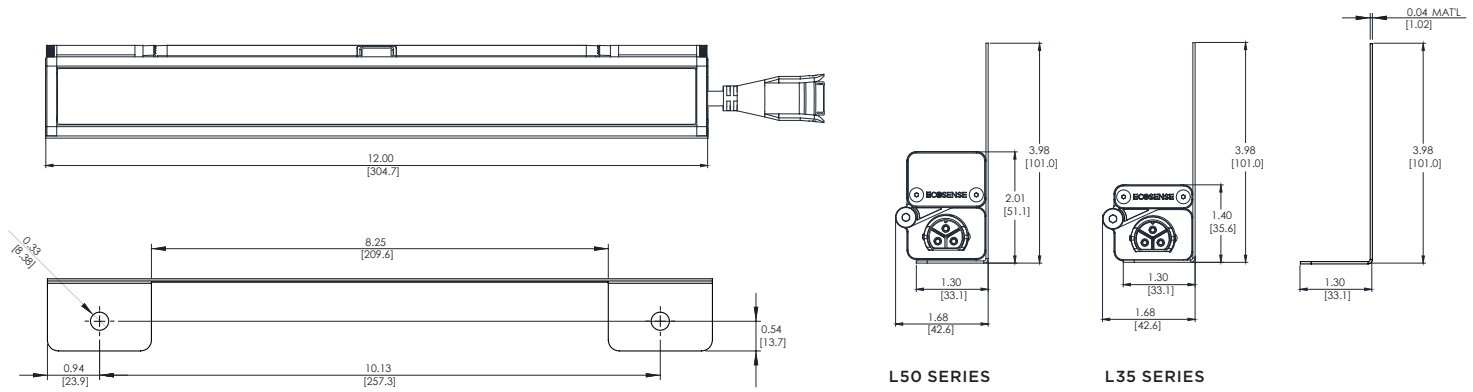

DATE	PROJECT	FIRM	TYPE
------	---------	------	------

TROV MASKING PLATES ARE USED WHEN NO STRUCTURE EXISTS TO HIDE THE FIXTURE. MASKING PLATES CAN BE INSTALLED BEFORE THE FIXTURES AND CAN BE PAINTED IN THE FIELD.

FEATURES :

- COMPATIBLE WITH L35 AND L50 SERIES FIXTURES
- 3" MASKING PLATE IS STANDARD AND CONTACT ECOSENSE FOR CUSTOM HEIGHTS
- AVAILABLE IN 12" AND 48" LENGTHS
- CLEAR ANODIZED ALUMINUM

PHYSICAL	DIMENSIONS	MATERIAL
	W 1.3" x H 3.98" x L 12/48" ; (33.1mm x 101mm x 304.7/1201mm) APPROX	CLEAR ANODIZED ALUMINUM

ORDERING

PART NUMBER	DESCRIPTION
MP-L50-3H-12	MASKING PLATE, 3IN HIGH, 12IN, L50 & L35
MP-L50-3H-48	MASKING PLATE, 3IN HIGH, 48IN, L50 & L35

LIMITED WARRANTY 5 YEARS

ECOSENSE LIGHTING INC.
915 WILSHIRE BLVD
SUITE 2175
LOS ANGELES, CA 90017