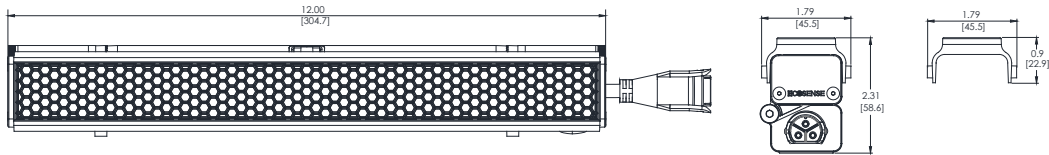

DATE	PROJECT	FIRM	TYPE
------	---------	------	------

TROV LOUVERS PROVIDE CUTOFF OF GLARE FOR WALL GRAZING APPLICATIONS WHERE THE FIXTURES ARE VISIBLE WITHOUT CAUSING SIGNIFICANT LIGHT LOSS.

FEATURES :

- COMPATIBLE WITH L50 SERIES FIXTURES ONLY
- SNAP-ON 1FT SECTIONS
- HIGH IMPACT, UV STABILIZED, NON-CORROSIVE TEXTURED POLYCARBONATE

PHYSICAL	HONEYCOMB SYMMETRIC ASYMMETRIC	DIMENSIONS DIMENSIONS DIMENSIONS MATERIAL	W 1.79" x H 2.31" x L 11.77" ; (45.5mm x 58.6mm x 299mm) APPROX W 1.79" x H 1.42" x L 11.77" ; (45.5mm x 36mm x 299mm) APPROX W 1.79" x H 1.11" x L 11.77" ; (45.5mm x 28.1mm x 299mm) APPROX BLACK POLYCARBONATE
----------	--------------------------------------	--	--

HONEYCOMB

ASYMMETRIC

SYMMETRIC

ORDERING

TYPE	MODEL/SIZE	FINISH	LENGTH
LV - LOUVER	L50	HCOMB - HONEYCOMB SYM - SYMMETRIC ASYM - ASYMMETRIC	12 - 12" 48 - 48"

EXAMPLE LV-L50-SYM-12

Compatible with L50 series fixtures only. NOT recommended with beams wider than 15°. Louvers are only available in 12" lengths. The 48" option comes with four 12" louvers.