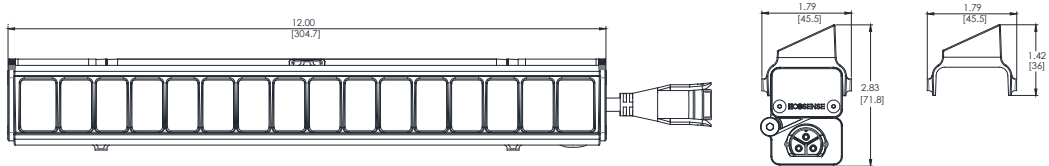

- COMPATIBLE WITH L50 SERIES FIXTURES ONLY
- SNAP-ON 1FT SECTIONS
- HIGH IMPACT, UV STABILIZED, NON-CORROSIVE TEXTURED POLYCARBONATE

PHYSICAL	HONEYCOMB SYMMETRIC ASYMMETRIC	DIMENSIONS DIMENSIONS DIMENSIONS MATERIAL	W 1.79" x H 2.31" x L 11.77" ; (45.5mm x 58.6mm x 299mm) APPROX W 1.79" x H 1.42" x L 11.77" ; (45.5mm x 36mm x 299mm) APPROX W 1.79" x H 1.11" x L 11.77" ; (45.5mm x 28.1mm x 299mm) APPROX BLACK POLYCARBONATE
----------	--------------------------------------	--	--

HONEYCOMB

ASYMMETRIC

SYMMETRIC

ORDERING

TYPE	MODEL/SIZE	FINISH	LENGTH
LV - LOUVER	L50	HCOMB - HONEYCOMB SYM - SYMMETRIC ASYM - ASYMMETRIC	12 - 12" 48 - 48"

EXAMPLE LV-L50-SYM-12

Compatible with L50 series fixtures only. NOT recommended with beams wider than 15°. Louvers are only available in 12" lengths. The 48" option comes with four 12" louvers.