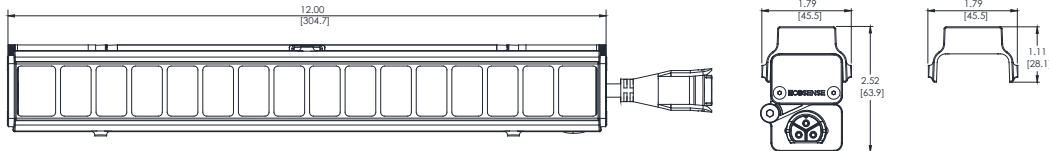

- COMPATIBLE WITH L50 SERIES FIXTURES ONLY
- SNAP-ON 1FT SECTIONS
- HIGH IMPACT, UV STABILIZED, NON-CORROSIVE TEXTURED POLYCARBONATE

PHYSICAL	HONEYCOMB SYMMETRIC ASYMMETRIC	DIMENSIONS DIMENSIONS DIMENSIONS MATERIAL	W 1.79" x H 2.31" x L 11.77" ; (45.5mm x 58.6mm x 299mm) APPROX W 1.79" x H 1.42" x L 11.77" ; (45.5mm x 36mm x 299mm) APPROX W 1.79" x H 1.11" x L 11.77" ; (45.5mm x 28.1mm x 299mm) APPROX BLACK POLYCARBONATE
----------	--------------------------------------	--	--

HONEYCOMB

ASYMMETRIC

SYMMETRIC

ORDERING

TYPE	MODEL/SIZE	FINISH	LENGTH
LV - LOUVER	L50	HCOMB - HONEYCOMB SYM - SYMMETRIC ASYM - ASYMMETRIC	12 - 12" 48 - 48"

EXAMPLE LV-L50-SYM-12

Compatible with L50 series fixtures only. NOT recommended with beams wider than 15°. Louvers are only available in 12" lengths. The 48" option comes with four 12" louvers.