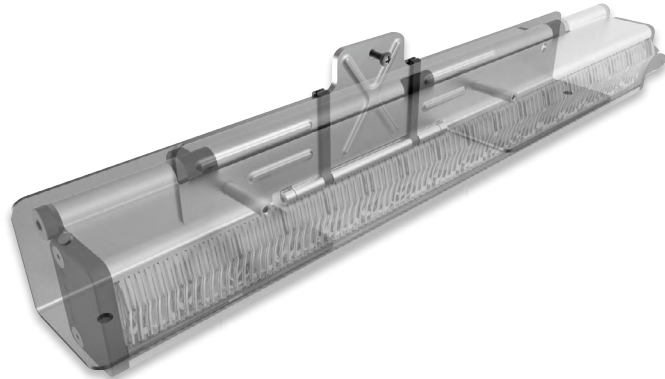

DATE	PROJECT	FIRM	TYPE
------	---------	------	------

TROV FINE ADJUSTMENT L-BRACKETS ARE IDEAL FOR ASYMMETRIC COVE APPLICATIONS THAT REQUIRE ANGLE ADJUSTMENTS SMALLER THAN 15°

**FEATURES :**

- RECOMMENDED FOR USE WITH THE ASYMMETRIC COVE FIXTURE
- COMPATIBLE WITH L35 AND L50 SERIES FIXTURES
- FINE ADJUSTABLE L-BRACKET CAN BE SET TO ANY ANGLE FROM 1° TO 15°

PHYSICAL	DIMENSIONS	MATERIAL
	W 2.26" x H 1.62" x L 12" ; (57.4mm x 41.2mm x 304.7mm) APPROX	CLEAR ANODIZED ALUMINUM

**FINE ADJUSTMENT L-BRACKET for L35 AND L50**

**ORDERING**

PART NUMBER	DESCRIPTION
MNT-L-LFAB	TROV FINE ADJUSTMENT L-BRACKET
<b>ONE NEEDED PER 12" AND TWO NEEDED PER 48"</b>	