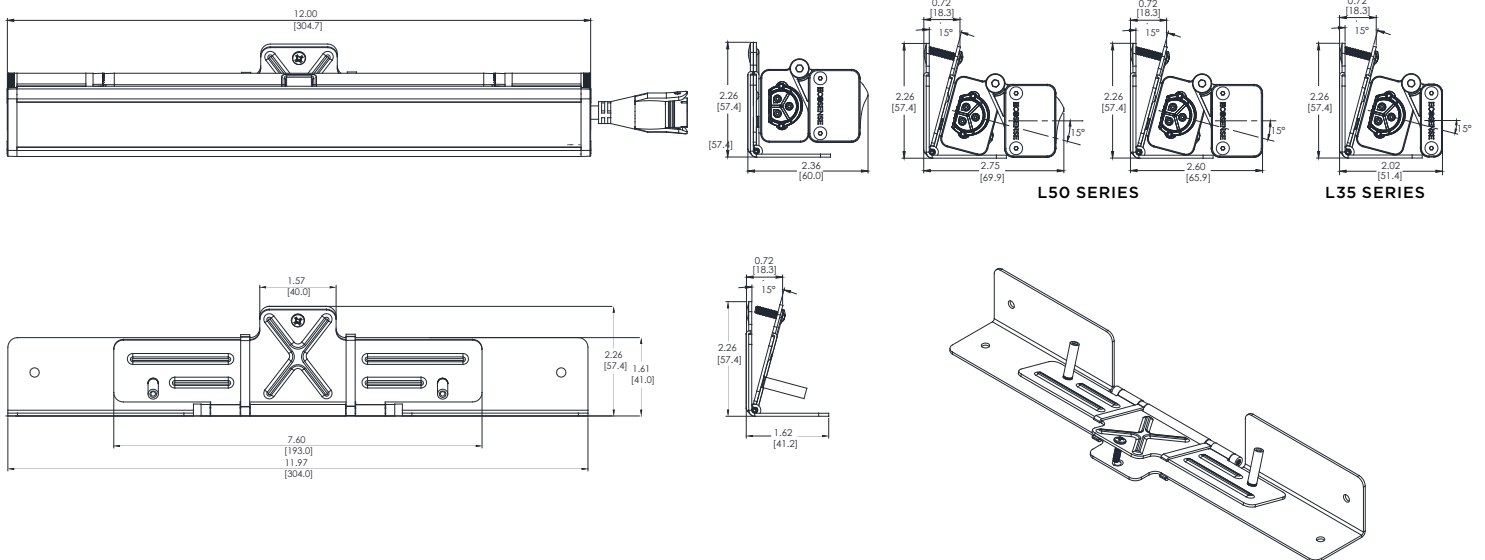

DATE	PROJECT	FIRM	TYPE
------	---------	------	------

TROV FINE ADJUSTMENT L-BRACKETS ARE IDEAL FOR ASYMMETRIC COVE APPLICATIONS THAT REQUIRE ANGLE ADJUSTMENTS SMALLER THAN 15°

**FEATURES :**

- RECOMMENDED FOR USE WITH THE ASYMMETRIC COVE FIXTURE
- COMPATIBLE WITH L35 AND L50 SERIES FIXTURES
- FINE ADJUSTABLE L-BRACKET CAN BE SET TO ANY ANGLE FROM 1° TO 15°

PHYSICAL	DIMENSIONS	MATERIAL
	W 2.26" x H 1.62" x L 12" ; (57.4mm x 41.2mm x 304.7mm) APPROX	CLEAR ANODIZED ALUMINUM

**FINE ADJUSTMENT L-BRACKET for L35 AND L50**

**ORDERING**

PART NUMBER	DESCRIPTION
MNT-L-LFAB	TROV FINE ADJUSTMENT L-BRACKET
<b>ONE NEEDED PER 12" AND TWO NEEDED PER 48"</b>	