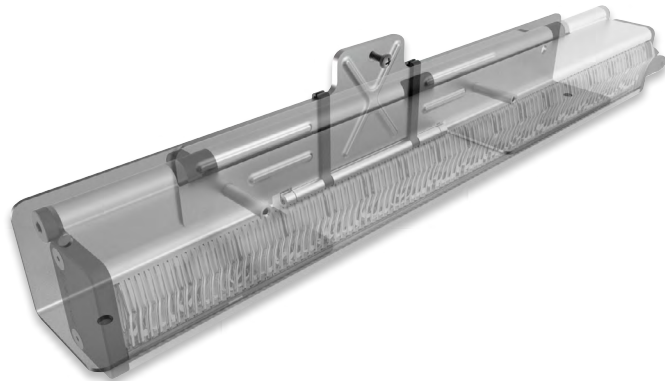

DATE	PROJECT	FIRM	TYPE
------	---------	------	------

TROV FINE ADJUSTMENT L-BRACKETS ARE IDEAL FOR ASYMMETRIC COVE APPLICATIONS THAT REQUIRE ANGLE ADJUSTMENTS SMALLER THAN 15°

FEATURES :

- RECOMMENDED FOR USE WITH THE ASYMMETRIC COVE FIXTURE
- COMPATIBLE WITH L35 AND L50 SERIES FIXTURES
- FINE ADJUSTABLE L-BRACKET CAN BE SET TO ANY ANGLE FROM 1° TO 15°

PHYSICAL	DIMENSIONS	MATERIAL
	W 2.26" x H 1.62" x L 12" ; (57.4mm x 41.2mm x 304.7mm) APPROX	CLEAR ANODIZED ALUMINUM

FINE ADJUSTMENT L-BRACKET for L35 AND L50

ORDERING

PART NUMBER	DESCRIPTION
MNT-L-LFAB	TROV FINE ADJUSTMENT L-BRACKET
ONE NEEDED PER 12" AND TWO NEEDED PER 48"	