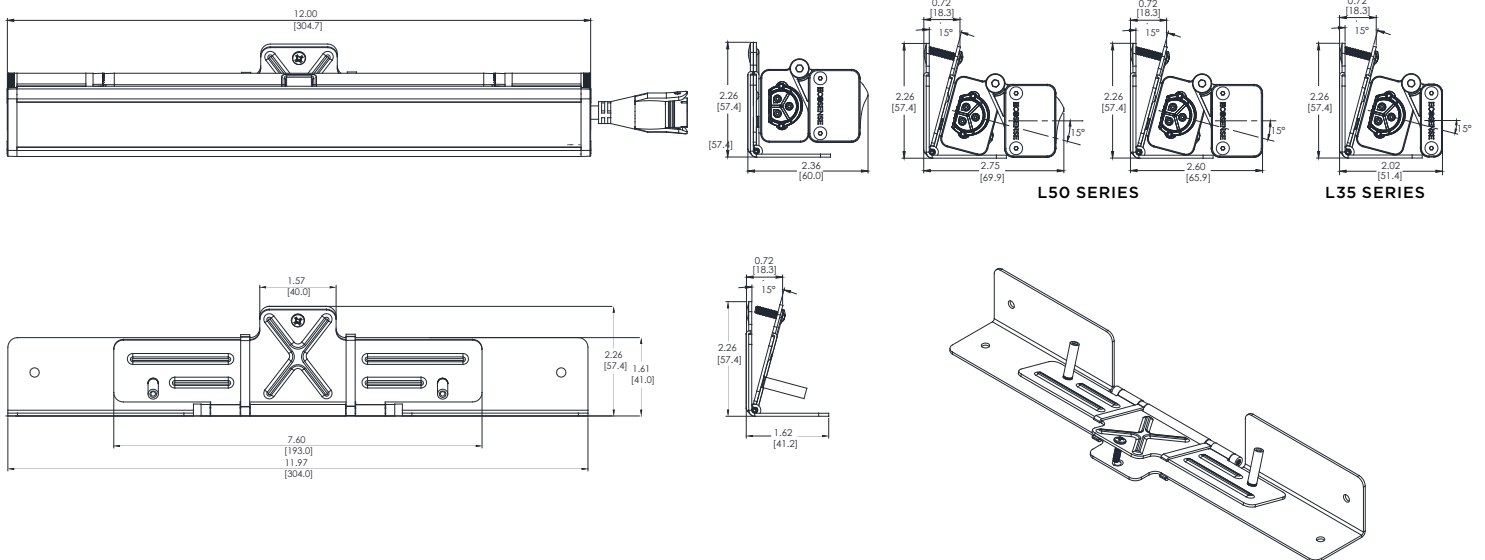

DATE	PROJECT	FIRM	TYPE
------	---------	------	------

TROV FINE ADJUSTMENT L-BRACKETS ARE IDEAL FOR ASYMMETRIC COVE APPLICATIONS THAT REQUIRE ANGLE ADJUSTMENTS SMALLER THAN 15°

FEATURES :

- RECOMMENDED FOR USE WITH THE ASYMMETRIC COVE FIXTURE
- COMPATIBLE WITH L35 AND L50 SERIES FIXTURES
- FINE ADJUSTABLE L-BRACKET CAN BE SET TO ANY ANGLE FROM 1° TO 15°

PHYSICAL	DIMENSIONS	MATERIAL
	W 2.26" x H 1.62" x L 12" ; (57.4mm x 41.2mm x 304.7mm) APPROX	CLEAR ANODIZED ALUMINUM

FINE ADJUSTMENT L-BRACKET for L35 AND L50

ORDERING

PART NUMBER	DESCRIPTION
MNT-L-LFAB	TROV FINE ADJUSTMENT L-BRACKET
ONE NEEDED PER 12" AND TWO NEEDED PER 48"	