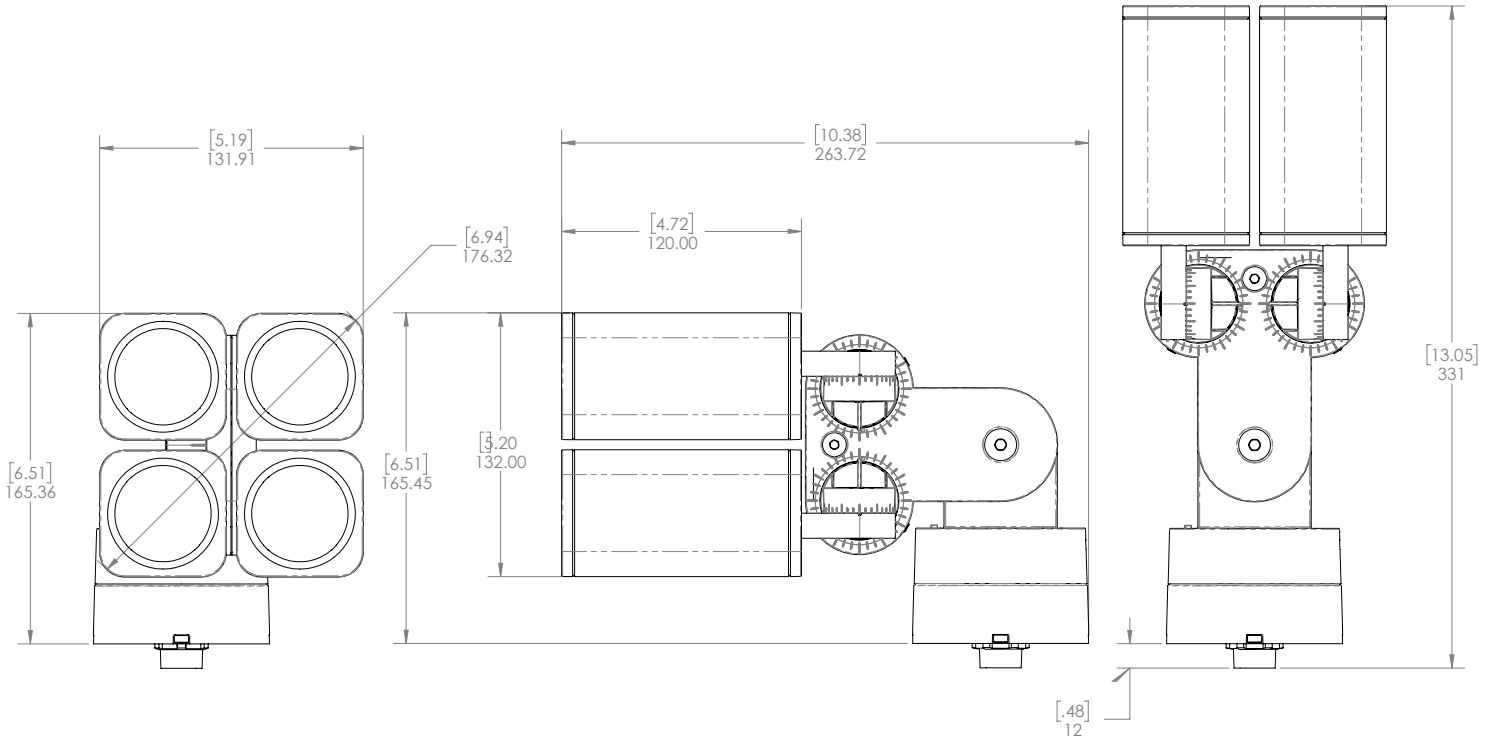

**Canopy Plate**  
 RISE Canopy Plate (K=Black, Z=Bronze, S=Silver, W=White, C=Custom) ..... RISE-CANOPY-04-(K,Z,S,W,C)

NOTE: Information on this Spec Sheet is subject to change, please visit [ecosenselighting.com/raise](http://ecosenselighting.com/raise) for the most updated information.

**Ground Stake**

Landscape Stake, 12in .....	F170-LS-1S-STK-12
-----------------------------	-------------------

**DIMENSIONS - F080 4F**

[inch]  
mm

NOTE: Information on this Spec Sheet is subject to change, please visit [ecosenselighting.com/raise](http://ecosenselighting.com/raise) for the most updated information.