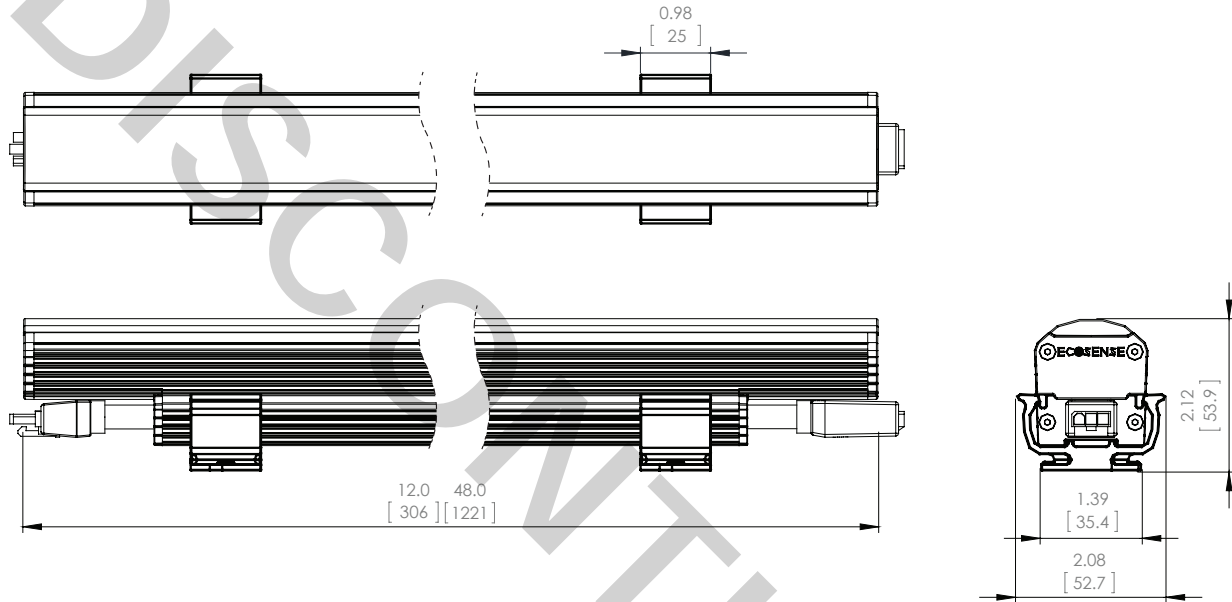

## OVERVIEW / SPECIFICATION

The EcoSpec Linear HP INT Snap on Clip allows the fixture to be installed in narrow recessed slots where the standard flat mounting brackets are too wide. The center screw mounting also makes it ideal for mounting to struts and beams. The Snap on Clip also makes it possible to rough in the mounting system before fixture installation and with the addition of the mounting track, alignment of the clips is simple and easy.

## ORDERING

Choose the option that best suits your needs and write its corresponding code on the appropriate line to form the product code

HPI	-	A	-	MNT	-	STA
<b>MODEL</b>						
HPI - Linear HP INT						
<b>EXAMPLE:</b> HPI* - A - MNT - STA (*High Power Interior)						

## DIMENSIONS

For complete dimensions and submittal drawings, please visit:  
ecosenselighting.com

### Snap On Clip - Linear HP INT

DIMENSION IN  
INCHES / [MM]

TYPE
------