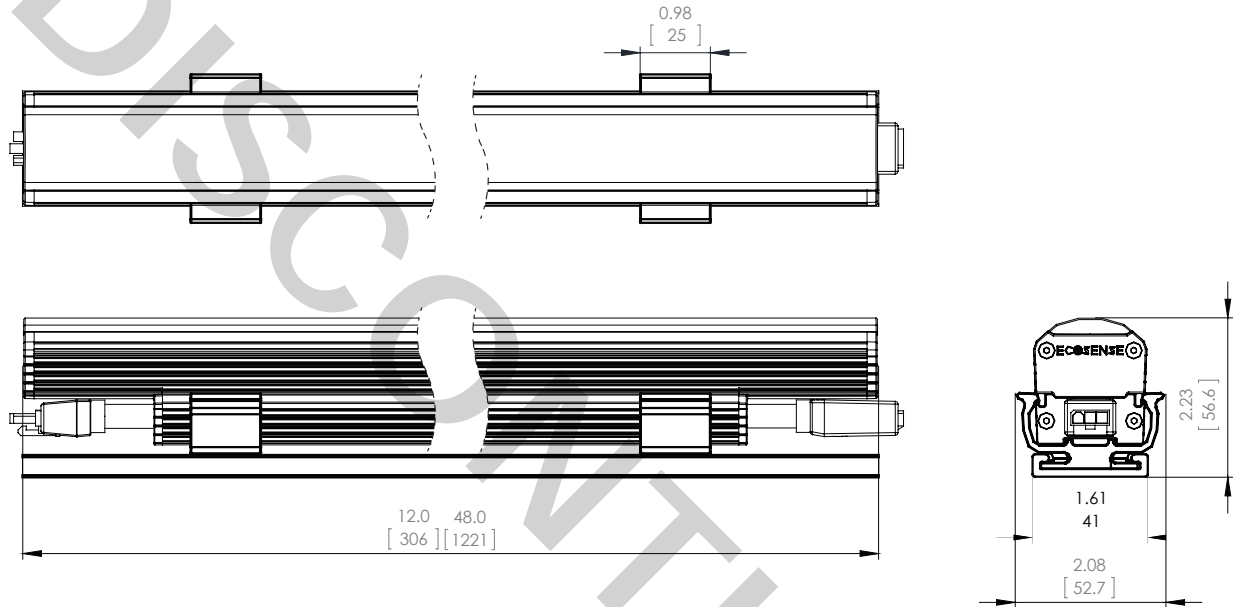

DATE _____ TYPE _____
PROJ. _____
FIRM _____

DIMENSIONS

For complete dimensions and submittal drawings, please visit:
ecosenselighting.com

Snap On Clip With Track - Linear HP INT

DIMENSION IN
INCHES / [MM]