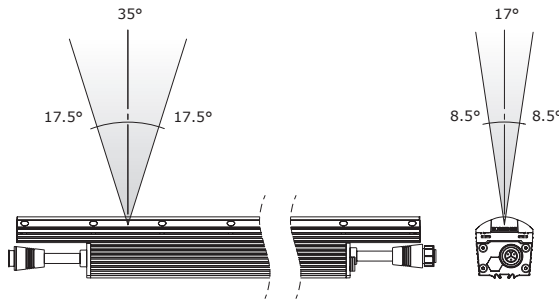

Specifications

Color	Lumen Output (6° x 6°)
Green	635 lm/LF : 635 (1') / 2540 (4')
Blue	240 lm/LF : 240 (1') / 960 (4')
Beam Angle	6° x 6° / 10° x 60° / 17° x 35° / 30° x 60° / 60° x 60°
Power Consumption (Max)	120VAC – 17W (1ft) / 68W (4ft) 220VAC – 17W (1ft) / 68W (4ft) 277VAC – 17W (1ft) / 68W (4ft)
Efficacy (lm/W)	120VAC – 37.3 @ Green / 14.1 @ Blue 220VAC – 37.3 @ Green / 14.1 @ Blue 277VAC – 37.3 @ Green / 14.1 @ Blue
Maximum Fixture Run Length	50' (15m) @120VAC / 90' (25m) @220VAC / 120' (40m) @277VAC
Operating Temperature	-4°F to 122°F (-20°C to 50°C)
Operating Voltage	100-120VAC, 220-240VAC, 277VAC, 50-60Hz
Dimming	120VAC / 220VAC – ELV Type, Reverse Phase, Trailing Edge Dimming 277VAC – Non-Dim Only
Housing	Aluminum; Clear Polycarbonate Lens
Fixture Connectors	Integral male / female 3-pin connectors
Fixture Rating	CE Certified - IP66 UL Certified for Wet Locations
Warranty	5 Years
Weight	2.43lbs /1.1kg (1ft) 10.4lbs /4.7kg (4ft)
Dimensions	W 3.1" x H 2.7" x L 12"/48" (79.5 mm x 67,7 mm x 305mm/1,219 mm)

EcoSpec[®]

Linear HP EXT Wall Wash MONO-COLOR

Fixture Distribution

11LC-XX-XX-XXX-6
6° x 6°

11LC-XX-XX-XXX-10
10° x 60°

11LC-XX-XX-XXX-17
17° x 35°

11LC-XX-XX-XXX-30
30° x 60°

11LC-XX-XX-XXX-30
60° x 60°