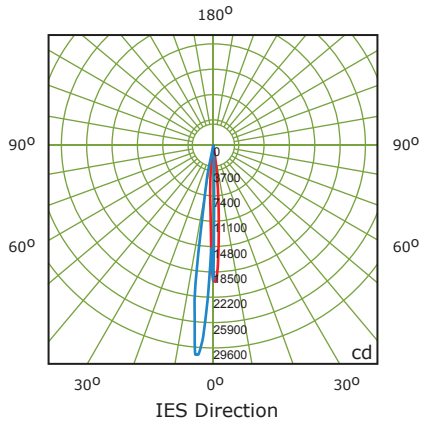

DATE:

TYPE:

PROJECT:

FIRM :

EcoSpec®

Linear HP EXT Wall Wash MONO-COLOR

Photometry Characteristics

Candela Distribution

Fixture: 11LC-12-GN-120-6