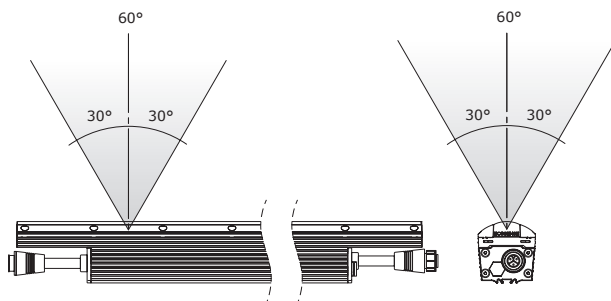

Specifications

Color	Lumen Output (6° x 6°)
Green	635 lm/LF : 635 (1') / 2540 (4')
Blue	240 lm/LF : 240 (1') / 960 (4')
Beam Angle	6° x 6° / 10° x 60° / 17° x 35° / 30° x 60° / 60° x 60°
Power Consumption (Max)	120VAC – 17W (1ft) / 68W (4ft) 220VAC – 17W (1ft) / 68W (4ft) 277VAC – 17W (1ft) / 68W (4ft)
Efficacy (lm/W)	120VAC – 37.3 @ Green / 14.1 @ Blue 220VAC – 37.3 @ Green / 14.1 @ Blue 277VAC – 37.3 @ Green / 14.1 @ Blue
Maximum Fixture Run Length	50' (15m) @120VAC / 90' (25m) @220VAC / 120' (40m) @277VAC
Operating Temperature	-4°F to 122°F (-20°C to 50°C)
Operating Voltage	100-120VAC, 220-240VAC, 277VAC, 50-60Hz
Dimming	120VAC / 220VAC – ELV Type, Reverse Phase, Trailing Edge Dimming 277VAC – Non-Dim Only
Housing	Aluminum; Clear Polycarbonate Lens
Fixture Connectors	Integral male / female 3-pin connectors
Fixture Rating	CE Certified - IP66 UL Certified for Wet Locations
Warranty	5 Years
Weight	2.43lbs /1.1kg (1ft) 10.4lbs /4.7kg (4ft)
Dimensions	W 3.1" x H 2.7" x L 12"/48" (79.5 mm x 67,7 mm x 305mm/1,219 mm)

EcoSpec[®]

Linear HP EXT Wall Wash MONO-COLOR

Fixture Distribution

11LC-XX-XX-XXX-6
6° x 6°

11LC-XX-XX-XXX-10
10° x 60°

11LC-XX-XX-XXX-17
17° x 35°

11LC-XX-XX-XXX-30
30° x 60°

11LC-XX-XX-XXX-30
60° x 60°