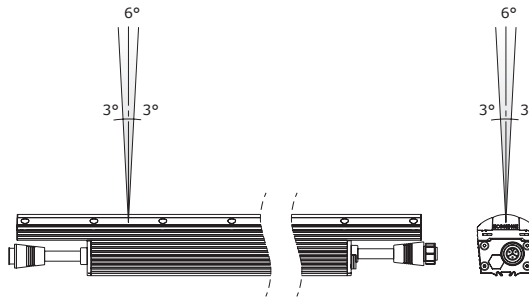

EcoSpec®

Linear HP EXT Wall Wash MONO-COLOR

Fixture Distribution

11LC-XX-XX-XXX-6
6° x 6°