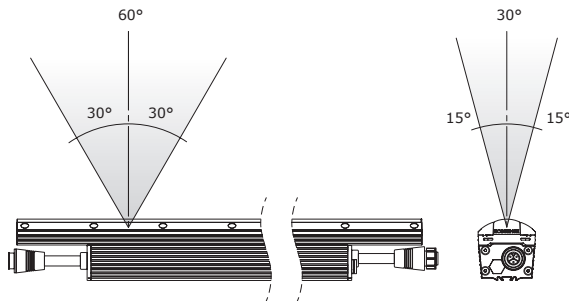

Specifications

Color	Lumen Output (6° x 6°)
Green	635 lm/LF : 635 (1') / 2540 (4')
Blue	240 lm/LF : 240 (1') / 960 (4')
Beam Angle	6° x 6° / 10° x 60° / 17° x 35° / 30° x 60° / 60° x 60°
Power Consumption (Max)	120VAC – 17W (1ft) / 68W (4ft) 220VAC – 17W (1ft) / 68W (4ft) 277VAC – 17W (1ft) / 68W (4ft)
Efficacy (lm/W)	120VAC – 37.3 @ Green / 14.1 @ Blue 220VAC – 37.3 @ Green / 14.1 @ Blue 277VAC – 37.3 @ Green / 14.1 @ Blue
Maximum Fixture Run Length	50' (15m) @120VAC / 90' (25m) @220VAC / 120' (40m) @277VAC
Operating Temperature	-4°F to 122°F (-20°C to 50°C)
Operating Voltage	100-120VAC, 220-240VAC, 277VAC, 50-60Hz
Dimming	120VAC / 220VAC – ELV Type, Reverse Phase, Trailing Edge Dimming 277VAC – Non-Dim Only
Housing	Aluminum; Clear Polycarbonate Lens
Fixture Connectors	Integral male / female 3-pin connectors
Fixture Rating	CE Certified - IP66 UL Certified for Wet Locations
Warranty	5 Years
Weight	2.43lbs /1.1kg (1ft) 10.4lbs /4.7kg (4ft)
Dimensions	W 3.1" x H 2.7" x L 12"/48" (79.5 mm x 67,7 mm x 305mm/1,219 mm)

EcoSpec[®]

Linear HP EXT Wall Wash MONO-COLOR

Fixture Distribution

11LC-XX-XX-XXX-6
6° x 6°

11LC-XX-XX-XXX-10
10° x 60°

11LC-XX-XX-XXX-17
17° x 35°

11LC-XX-XX-XXX-30
30° x 60°

11LC-XX-XX-XXX-30
60° x 60°