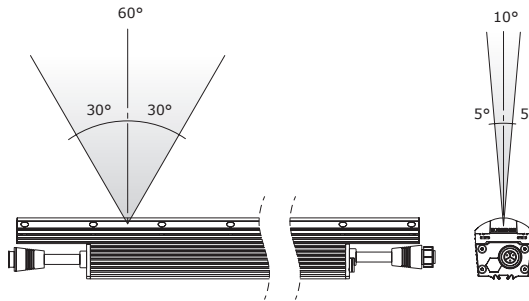

11LC-XX-XX-XXX-10
10° x 60°