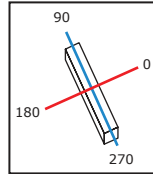

DATE:

TYPE:

PROJECT:

FIRM :

EcoSpec®

Linear HP EXT Wall Wash MONO-COLOR

Photometry Characteristics

Candela Distribution

Fixture: 11LC-12-GN-120-6