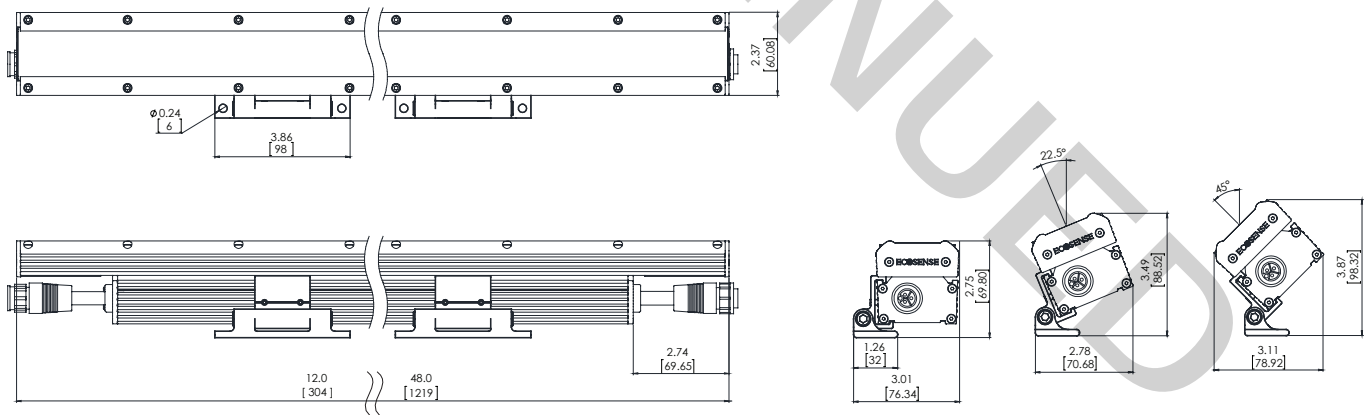

TYPE

OVERVIEW / SPECIFICATION

The EcoSpec Linear Exterior Adjustable Bracket can be used with the EcoSpec Linear HP EXT (HPE) and EcoSpec Linear HP EXT WW (WWE) to aim the fixture up to 180 degrees. The adjustable bracket can be mounted anywhere along the length of the fixture to give greater versatility in mounting.

EXT	-	A	-	MNT	-	ADJ
MODEL						
EXT - Linear HP EXT (HPE)						
Linear HP EXT Wall Wash (WWE)						

DATE _____ TYPE _____
 PROJ. _____
 FIRM _____

DIMENSIONS

For complete dimensions and submittal drawings, please visit:
ecosenselighting.com

Hinge Bracket - Linear HP EXT

Hinge Bracket - Linear HP EXT Wall Wash

DIMENSION IN
 INCHES / [MM]