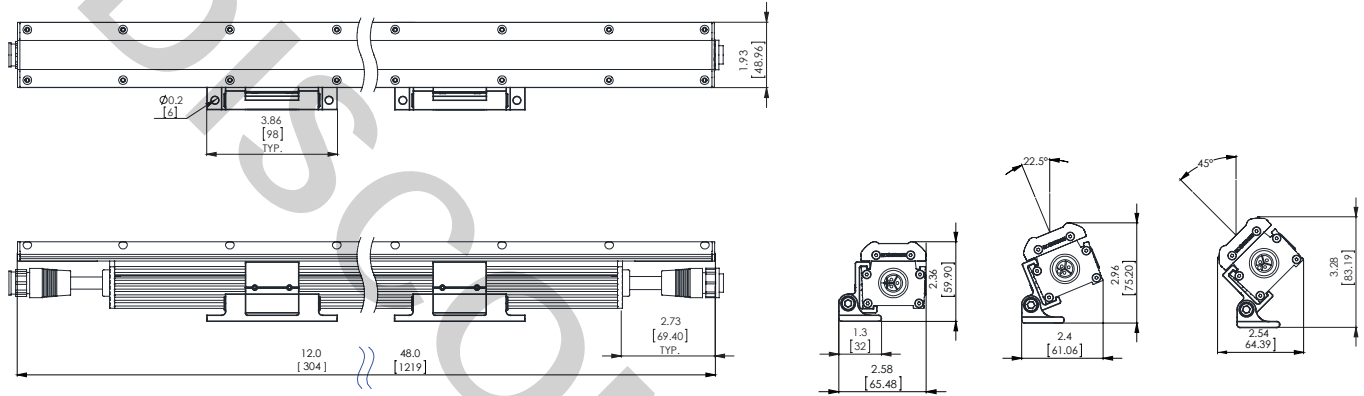

TYPE

OVERVIEW / SPECIFICATION

The EcoSpec Linear Exterior Adjustable Bracket can be used with the EcoSpec Linear HP EXT (HPE) and EcoSpec Linear HP EXT WW (WWE) to aim the fixture up to 180 degrees. The adjustable bracket can be mounted anywhere along the length of the fixture to give greater versatility in mounting.

PHYSICAL	Material(s) Metal	Finish Matt Surface
-----------------	-----------------------------	-------------------------------

ORDERING

Choose the option that best suits your needs and write its corresponding code on the appropriate line to form the product code.

EXT	-	A	-	MNT	-	ADJ
MODEL						
EXT - Linear HP EXT (HPE)						
Linear HP EXT Wall Wash (WWE)						

DATE _____ TYPE _____
 PROJ. _____
 FIRM _____

DIMENSIONS

For complete dimensions and submittal drawings, please visit:
ecosenselighting.com

Hinge Bracket - Linear HP EXT

Hinge Bracket - Linear HP EXT Wall Wash

DIMENSION IN
 INCHES / [MM]