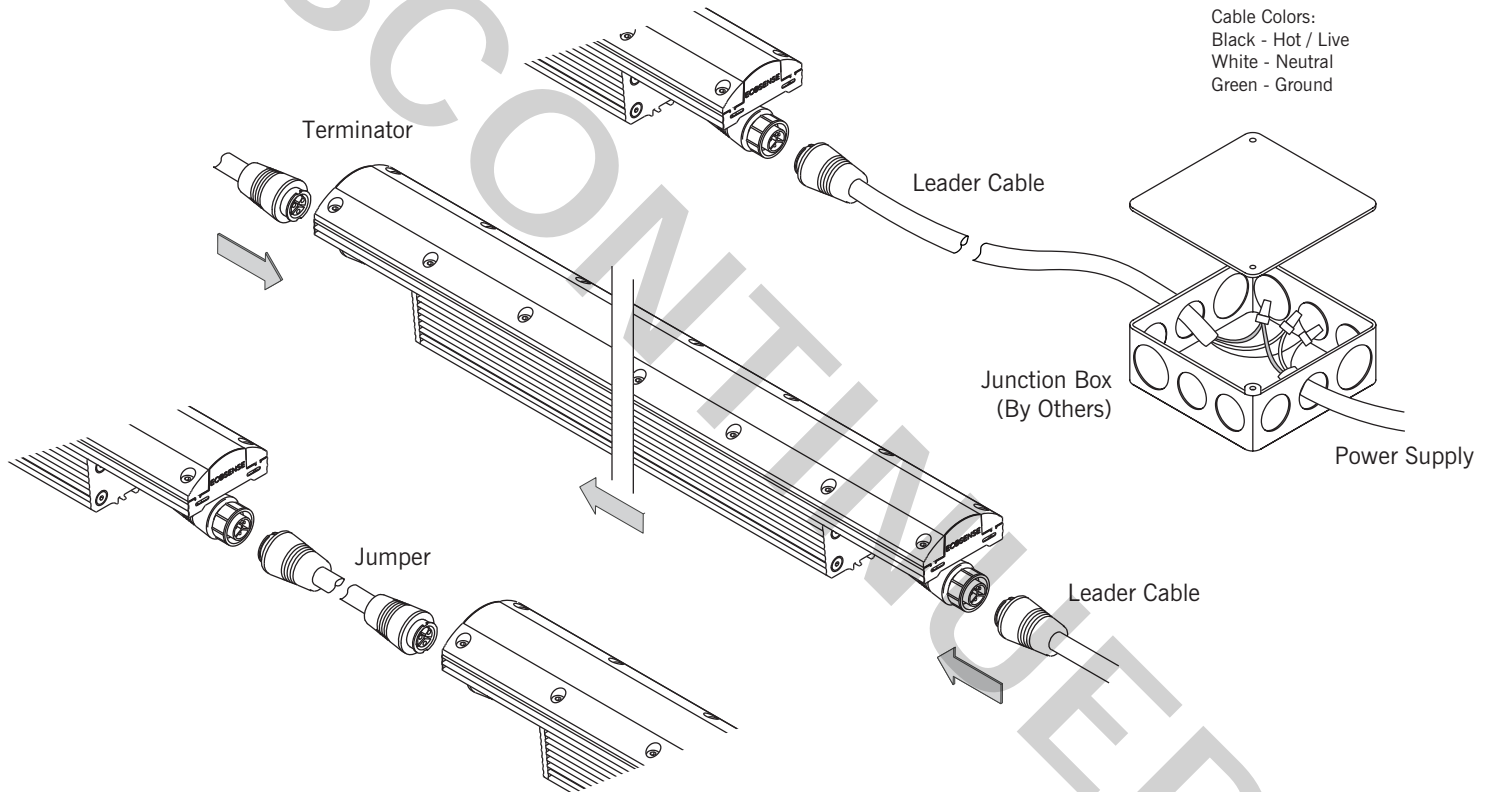

### Installation Considerations

Power Consumption (Max)	White: 17 watts (1ft) / 68 watts (4ft) Mono Color: 17 watts (1ft) / 68 watts (4ft)
Operating Temperature	Not exceeding 122°F (50°C)
Operating Voltage#	100 – 120VAC, 277VAC, 50-60Hz
Rating	UL Certified for Wet Location
Weight	2.43lbs /1.1kg (1ft); 10.4lbs /4.7kg (4ft)
Dimensions	W 3.1" x H 2.7" x L 12"/48" (79.5 mm x 67,7 mm x 305mm/1,219 mm)

# 11LC-XX-YY-120-ZZ and 11LC-XX-YY-277-ZZ represent 100-120Vac and 277Vac input voltage respectively, where XX, YY, ZZ represent length, CCT and optic respectively.

**Ensure power is OFF**

### Connect Fixtures and Power

From the leader cable, attach fixtures in-line, end-to-end. Use jumper cable to create space between fixtures. Use terminator in last fixture in each run. Attach feeder cables to power supply.