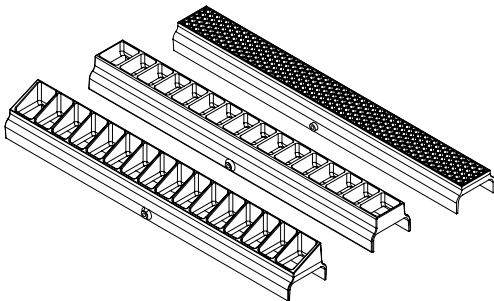

Louvers

- LV-L50-ASYM-12
- LV-L50-ASYM-48
- LV-L50-SYM-12
- LV-L50-SYM-48
- LV-L50-HCOMB-12
- LV-L50-HCOMB-48