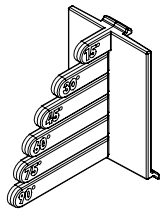

DATE	PROJECT	FIRM	TYPE
------	---------	------	------

Mounting

90 Degree L Bracket
MNT-L-LBKT

Mounting Track With Mounting Track Clip
MNT-L-TRKCLIP-48
MNT-L-TRKCLIP-12

Aiming Adjustment

Angle Locking Clip
MNT-L-ANGLOCK

Fine Adjustment Bracket
MNT-L-FAB

Fine Adjustment Bracket
MNT-L-LFAB

Landscape Stake

LS-L-STK-06
LS-L-STK-12
LS-L-STK-18

DATE	PROJECT	FIRM	TYPE
------	---------	------	------

Snap On Lens

- LENS-L50-FROST-12
- LENS-L50-FROST-48
- LENS-L50-CLEAR-12
- LENS-L50-CLEAR-48

Wall Mount Arm

End and Joiner Brackets

- WMA-L-END
- WMA-L-JNR

Wall Arms

- WMA-L-CA-06
- WMA-L-CA-12
- WMA-L-CA-18
- WMA-L-CA-24

Single 12" Bracket

- WMA-L-SINGLE

*End and joiners are used for individual or continuous run mounting of 12" and 48" fixtures. Single bracket is for individual or continuous mounting of 12" fixtures only. Single brackets cannot be used with end or joiner brackets.