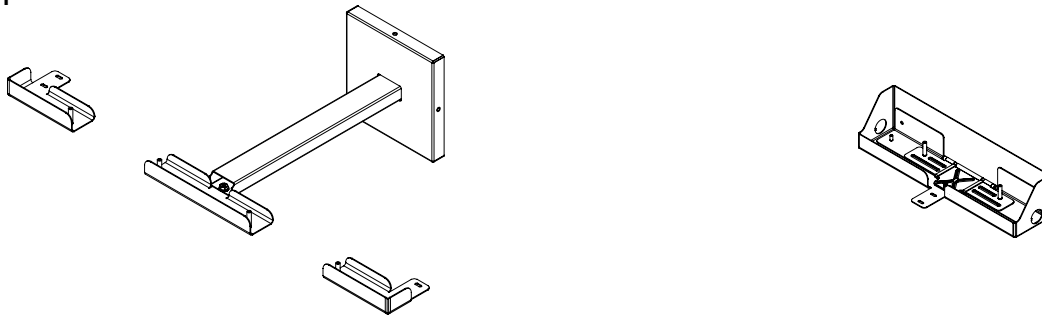

DATE	PROJECT	FIRM	TYPE
------	---------	------	------

Mounting

90 Degree L Bracket
MNT-L-LBKT

Mounting Track With Mounting Track Clip
MNT-L-TRKCLIP-48
MNT-L-TRKCLIP-12

Aiming Adjustment

Angle Locking Clip
MNT-L-ANGLOCK

Fine Adjustment Bracket
MNT-L-FAB

Fine Adjustment Bracket
MNT-L-LFAB

Landscape Stake

LS-L-STK-06
LS-L-STK-12
LS-L-STK-18

DATE	PROJECT	FIRM	TYPE
------	---------	------	------

Snap On Lens

- LENS-L50-FROST-12
- LENS-L50-FROST-48
- LENS-L50-CLEAR-12
- LENS-L50-CLEAR-48

Wall Mount Arm

End and Joiner Brackets

- WMA-L-END
- WMA-L-JNR

Wall Arms

- WMA-L-CA-06
- WMA-L-CA-12
- WMA-L-CA-18
- WMA-L-CA-24

Single 12" Bracket

- WMA-L-SINGLE

*End and joiners are used for individual or continuous run mounting of 12" and 48" fixtures. Single bracket is for individual or continuous mounting of 12" fixtures only. Single brackets cannot be used with end or joiner brackets.