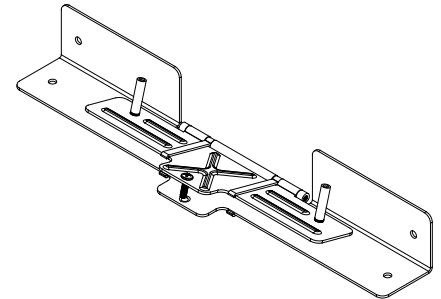

DATE	PROJECT	FIRM	TYPE
------	---------	------	------

Mounting

90 Degree L Bracket
MNT-L-LBKT

Mounting Track With Mounting Track Clip
MNT-L-TRKCLIP-48
MNT-L-TRKCLIP-12

Aiming Adjustment

Angle Locking Clip
MNT-L-ANGLOCK

Fine Adjustment Bracket
MNT-L-FAB

Fine Adjustment Bracket
MNT-L-LFAB

Landscape Stake

LS-L-STK-06
LS-L-STK-12
LS-L-STK-18

DATE	PROJECT	FIRM	TYPE
------	---------	------	------

Snap On Lens

- LENS-L50-FROST-12
- LENS-L50-FROST-48
- LENS-L50-CLEAR-12
- LENS-L50-CLEAR-48

Wall Mount Arm

End and Joiner Brackets

- WMA-L-END
- WMA-L-JNR

Wall Arms

- WMA-L-CA-06
- WMA-L-CA-12
- WMA-L-CA-18
- WMA-L-CA-24

Single 12" Bracket

- WMA-L-SINGLE

*End and joiners are used for individual or continuous run mounting of 12" and 48" fixtures. Single bracket is for individual or continuous mounting of 12" fixtures only. Single brackets cannot be used with end or joiner brackets.