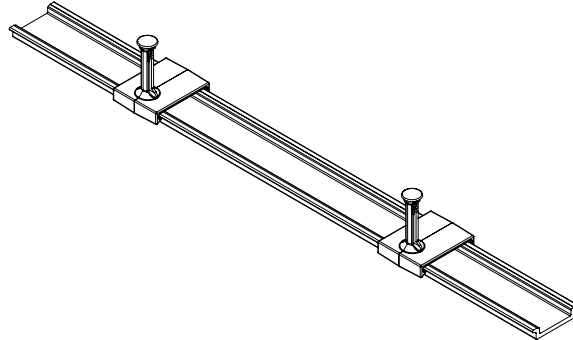

DATE	PROJECT	FIRM	TYPE
------	---------	------	------

Mounting

90 Degree L bracket
MNT-L-LBKT

Mounting Track With Mounting Track Clip
MNT-L-TRKCLIP-48
MNT-L-TRKCLIP-12

Aiming Adjustment

Angle Locking Clip
MNT-L-ANGLOCK

Fine Adjustment Bracket
MNT-L-FAB
MNT-L-LFAB

Landscape Stake

LS-L-STK-06
LS-L-STK-12
LS-L-STK-18

DATE	PROJECT	FIRM	TYPE
------	---------	------	------

Snap On Lens

- LENS-L50-FROST-12
- LENS-L50-FROST-48
- LENS-L50-CLEAR-12
- LENS-L50-CLEAR-48