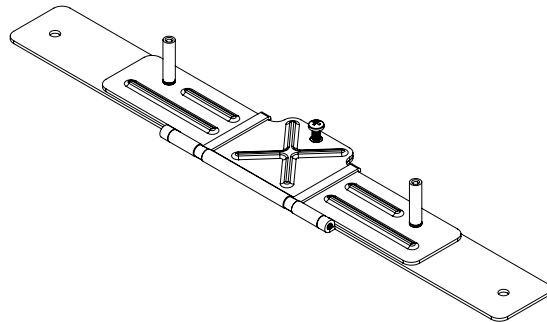

DATE	PROJECT	FIRM	TYPE
------	---------	------	------

Mounting

90 Degree L bracket
MNT-L-LBKT

Mounting Track With Mounting Track Clip
MNT-L-TRKCLIP-48
MNT-L-TRKCLIP-12

Aiming Adjustment

Angle Locking Clip
MNT-L-ANGLOCK

Fine Adjustment Bracket
MNT-L-FAB
MNT-L-LFAB

Landscape Stake

LS-L-STK-06
LS-L-STK-12
LS-L-STK-18

DATE	PROJECT	FIRM	TYPE
------	---------	------	------

Snap On Lens

- LENS-L50-FROST-12
- LENS-L50-FROST-48
- LENS-L50-CLEAR-12
- LENS-L50-CLEAR-48