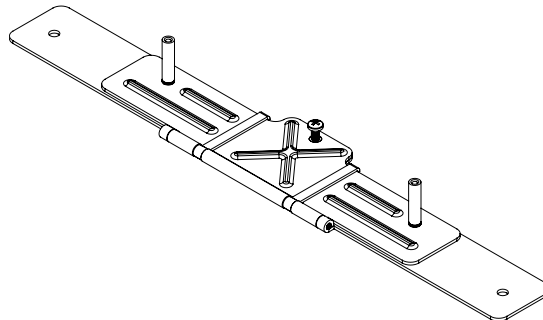

DATE	PROJECT	FIRM	TYPE
------	---------	------	------

Mounting

90 Degree L Bracket
MNT-L-LBKT

Mounting Track With Mounting Track Clip
MNT-L-TRKCLIP-48
MNT-L-TRKCLIP-12

Aiming Adjustment

Angle Locking Clip
MNT-L-ANGLOCK

Fine Adjustment Bracket
MNT-L-FAB

Fine Adjustment Bracket
MNT-L-LFAB

Landscape Stake

LS-L-STK-06
LS-L-STK-12
LS-L-STK-18

DATE	PROJECT	FIRM	TYPE
------	---------	------	------

Snap On Lens

- LENS-L50-FROST-12
- LENS-L50-FROST-48
- LENS-L50-CLEAR-12
- LENS-L50-CLEAR-48

Wall Mount Arm

End and Joiner Brackets

- WMA-L-END
- WMA-L-JNR

Wall Arms

- WMA-L-CA-06
- WMA-L-CA-12
- WMA-L-CA-18
- WMA-L-CA-24

Single 12" Bracket

- WMA-L-SINGLE

*End and joiners are used for individual or continuous run mounting of 12" and 48" fixtures. Single bracket is for individual or continuous mounting of 12" fixtures only. Single brackets cannot be used with end or joiner brackets.