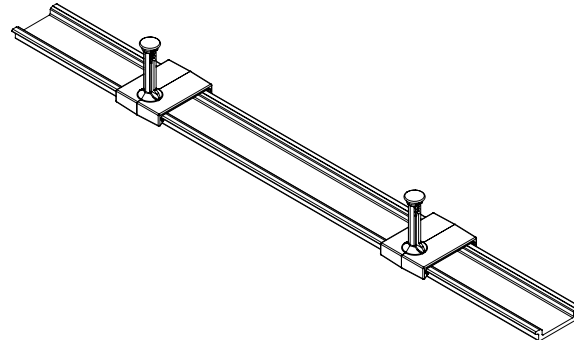

DATE	PROJECT	FIRM	TYPE
------	---------	------	------

Mounting

90 Degree L Bracket
MNT-L-LBKT

Mounting Track With Mounting Track Clip
MNT-L-TRKCLIP-48
MNT-L-TRKCLIP-12

Aiming Adjustment

Angle Locking Clip
MNT-L-ANGLOCK

Fine Adjustment Bracket
MNT-L-FAB

Fine Adjustment Bracket
MNT-L-LFAB

Landscape Stake

LS-L-STK-06
LS-L-STK-12
LS-L-STK-18

DATE	PROJECT	FIRM	TYPE
------	---------	------	------

Snap On Lens

- LENS-L50-FROST-12
- LENS-L50-FROST-48
- LENS-L50-CLEAR-12
- LENS-L50-CLEAR-48

Wall Mount Arm

End and Joiner Brackets

- WMA-L-END
- WMA-L-JNR

Wall Arms

- WMA-L-CA-06
- WMA-L-CA-12
- WMA-L-CA-18
- WMA-L-CA-24

Single 12" Bracket

- WMA-L-SINGLE

*End and joiners are used for individual or continuous run mounting of 12" and 48" fixtures. Single bracket is for individual or continuous mounting of 12" fixtures only. Single brackets cannot be used with end or joiner brackets.