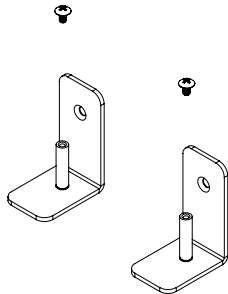

DATE	PROJECT	FIRM	TYPE
------	---------	------	------

Mounting

90 Degree L Bracket
MNT-L-LBKT

Mounting Track With Mounting Track Clip
MNT-L-TRKCLIP-48
MNT-L-TRKCLIP-12

Aiming Adjustment

Angle Locking Clip
MNT-L-ANGLOCK

Fine Adjustment Bracket
MNT-L-FAB

Fine Adjustment Bracket
MNT-L-LFAB

Snap On Lens

LENS-L35-FROST-12
LENS-L35-FROST-48
LENS-L35-CLEAR-12
LENS-L35-CLEAR-48

DATE	PROJECT	FIRM	TYPE
------	---------	------	------

Wall Mount Arm

End and Joiner Brackets

WMA-L-END
WMA-L-JNR

Wall Arms

WMA-L-CA-06
WMA-L-CA-12
WMA-L-CA-18
WMA-L-CA-24

Single 12" Bracket

WMA-L-SINGLE

*End and joiners are used for individual or continuous run mounting of 12" and 48" fixtures. Single bracket is for individual or continuous mounting of 12" fixtures only. Single brackets cannot be used with end or joiner brackets.