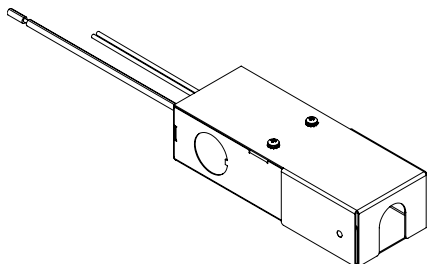

DATE	PROJECT	FIRM	TYPE

Wall Mount Arm

End and Joiner Brackets

WMA-L-END
WMA-L-JNR

Wall Arms

WMA-L-CA-06
WMA-L-CA-12
WMA-L-CA-18
WMA-L-CA-24

Single 12" Bracket

WMA-L-SINGLE

*End and joiners are used for individual or continuous run mounting of 12" and 48" fixtures. Single bracket is for individual or continuous mounting of 12" fixtures only. Single brackets cannot be used with end or joiner brackets.

Masking Plates

MP-L50-3H-12
MP-L50-3H-48

Wire Box

CC-L-WIREBOX