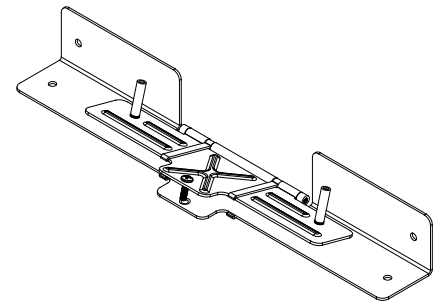

DATE	PROJECT	FIRM	TYPE
------	---------	------	------

Mounting

90 Degree L Bracket
MNT-L-LBKT

Mounting Track With Mounting Track Clip
MNT-L-TRKCLIP-48
MNT-L-TRKCLIP-12

Aiming Adjustment

Angle Locking Clip
MNT-L-ANGLOCK

Fine Adjustment Bracket
MNT-L-FAB

Fine Adjustment Bracket
MNT-L-LFAB

Snap On Lens

LENS-L35-FROST-12
LENS-L35-FROST-48
LENS-L35-CLEAR-12
LENS-L35-CLEAR-48

DATE	PROJECT	FIRM	TYPE
------	---------	------	------

Wall Mount Arm

End and Joiner Brackets

WMA-L-END
WMA-L-JNR

Wall Arms

WMA-L-CA-06
WMA-L-CA-12
WMA-L-CA-18
WMA-L-CA-24

Single 12" Bracket

WMA-L-SINGLE

*End and joiners are used for individual or continuous run mounting of 12" and 48" fixtures. Single bracket is for individual or continuous mounting of 12" fixtures only. Single brackets cannot be used with end or joiner brackets.