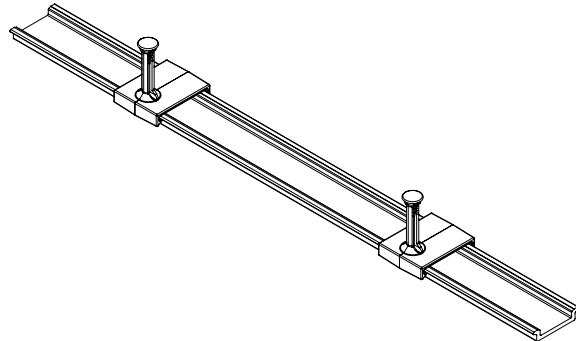

DATE	PROJECT	FIRM	TYPE
------	---------	------	------

Mounting

90 Degree L Bracket
MNT-L-LBKT

Mounting Track With Mounting Track Clip
MNT-L-TRKCLIP-48
MNT-L-TRKCLIP-12

Aiming Adjustment

Angle Locking Clip
MNT-L-ANGLOCK

Fine Adjustment Bracket
MNT-L-FAB

Fine Adjustment Bracket
MNT-L-LFAB

Snap On Lens

LENS-L35-FROST-12
LENS-L35-FROST-48
LENS-L35-CLEAR-12
LENS-L35-CLEAR-48

DATE	PROJECT	FIRM	TYPE
------	---------	------	------

Wall Mount Arm

End and Joiner Brackets

WMA-L-END
WMA-L-JNR

Wall Arms

WMA-L-CA-06
WMA-L-CA-12
WMA-L-CA-18
WMA-L-CA-24

Single 12" Bracket

WMA-L-SINGLE

*End and joiners are used for individual or continuous run mounting of 12" and 48" fixtures. Single bracket is for individual or continuous mounting of 12" fixtures only. Single brackets cannot be used with end or joiner brackets.