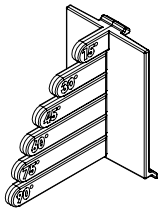

DATE	PROJECT	FIRM	TYPE
------	---------	------	------

Mounting

90 Degree L Bracket
MNT-L-LBKT

Mounting Track With Mounting Track Clip
MNT-L-TRKCLIP-48
MNT-L-TRKCLIP-12

Aiming Adjustment

Angle Locking Clip
MNT-L-ANGLOCK

Fine Adjustment Bracket
MNT-L-FAB

Fine Adjustment Bracket
MNT-L-LFAB

Snap On Lens

LENS-L35-FROST-12
LENS-L35-FROST-48
LENS-L35-CLEAR-12
LENS-L35-CLEAR-48

DATE	PROJECT	FIRM	TYPE
------	---------	------	------

Wall Mount Arm

End and Joiner Brackets

WMA-L-END
WMA-L-JNR

Wall Arms

WMA-L-CA-06
WMA-L-CA-12
WMA-L-CA-18
WMA-L-CA-24

Single 12" Bracket

WMA-L-SINGLE

*End and joiners are used for individual or continuous run mounting of 12" and 48" fixtures. Single bracket is for individual or continuous mounting of 12" fixtures only. Single brackets cannot be used with end or joiner brackets.