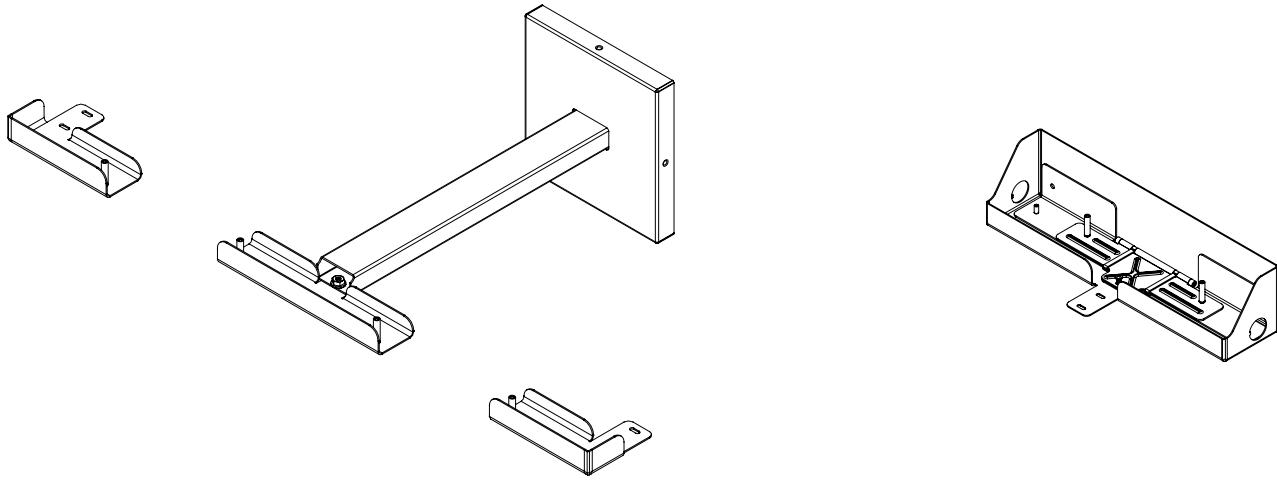

DATE	PROJECT	FIRM	TYPE
------	---------	------	------

Mounting

90 Degree L Bracket
MNT-L-LBKT

Mounting Track With Mounting Track Clip
MNT-L-TRKCLIP-48
MNT-L-TRKCLIP-12

Aiming Adjustment

Angle Locking Clip
MNT-L-ANGLOCK

Fine Adjustment Bracket
MNT-L-FAB

Fine Adjustment Bracket
MNT-L-LFAB

Snap On Lens

LENS-L35-FROST-12
LENS-L35-FROST-48
LENS-L35-CLEAR-12
LENS-L35-CLEAR-48

DATE	PROJECT	FIRM	TYPE
------	---------	------	------

Wall Mount Arm

End and Joiner Brackets

WMA-L-END
WMA-L-JNR

Wall Arms

WMA-L-CA-06
WMA-L-CA-12
WMA-L-CA-18
WMA-L-CA-24

Single 12" Bracket

WMA-L-SINGLE

*End and joiners are used for individual or continuous run mounting of 12" and 48" fixtures. Single bracket is for individual or continuous mounting of 12" fixtures only. Single brackets cannot be used with end or joiner brackets.