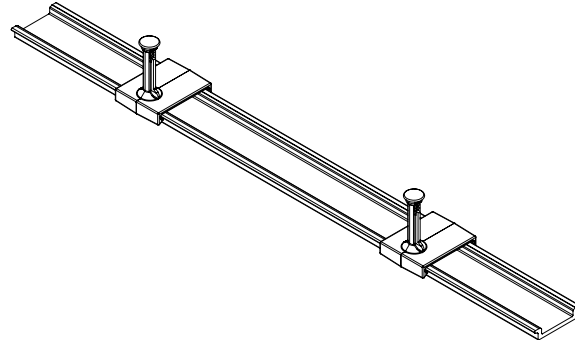

DATE	PROJECT	FIRM	TYPE
------	---------	------	------

Mounting

90 Degree L bracket
MNT-L-LBKT

Mounting Track With Mounting Track Clip
MNT-L-TRKCLIP-48
MNT-L-TRKCLIP-12

Aiming Adjustment

Angle Locking Clip
MNT-L-ANGLOCK

Fine Adjustment Bracket
MNT-L-FAB
MNT-L-LFAB

Landscape Stake

LS-L-STK-06
LS-L-STK-12
LS-L-STK-18

DATE	PROJECT	FIRM	TYPE
------	---------	------	------

Snap On Lens

- LENS-L35-FROST-12
- LENS-L35-FROST-48
- LENS-L35-CLEAR-12
- LENS-L35-CLEAR-48

Wall Mount Arm

Track Mount:

- WMA-L-CA-06
- WMA-L-CA-12
- WMA-L-CA-18
- WMA-L-CA-24
- WMA-L-END
- WMA-L-JNR

Masking Plates

- MP-L50-3H-12
- MP-L50-3H-48