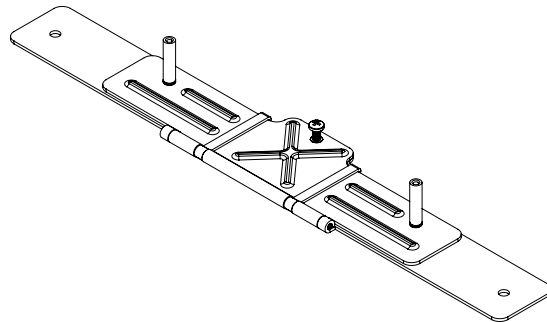

DATE	PROJECT	FIRM	TYPE
------	---------	------	------

Mounting

90 Degree L bracket
MNT-L-LBKT

Mounting Track With Mounting Track Clip
MNT-L-TRKCLIP-48
MNT-L-TRKCLIP-12

Aiming Adjustment

Angle Locking Clip
MNT-L-ANGLOCK

Fine Adjustment Bracket
MNT-L-FAB
MNT-L-LFAB

Landscape Stake

LS-L-STK-06
LS-L-STK-12
LS-L-STK-18

DATE	PROJECT	FIRM	TYPE
------	---------	------	------

Snap On Lens

- LENS-L35-FROST-12
- LENS-L35-FROST-48
- LENS-L35-CLEAR-12
- LENS-L35-CLEAR-48

Wall Mount Arm

Track Mount:

- WMA-L-CA-06
- WMA-L-CA-12
- WMA-L-CA-18
- WMA-L-CA-24
- WMA-L-END
- WMA-L-JNR

Masking Plates

- MP-L50-3H-12
- MP-L50-3H-48