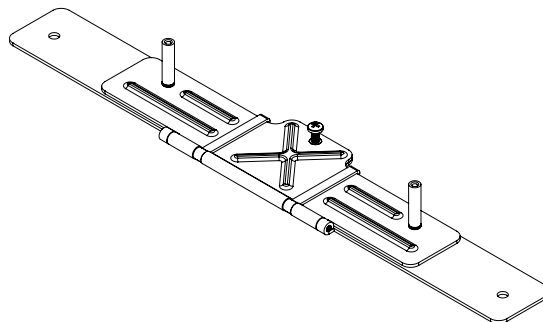

DATE	PROJECT	FIRM	TYPE
------	---------	------	------

Mounting

90 Degree L Bracket
MNT-L-LBKT

Mounting Track With Mounting Track Clip
MNT-L-TRKCLIP-48
MNT-L-TRKCLIP-12

Aiming Adjustment

Angle Locking Clip
MNT-L-ANGLOCK

Fine Adjustment Bracket
MNT-L-FAB

Fine Adjustment Bracket
MNT-L-LFAB

Snap On Lens

LENS-L35-FROST-12
LENS-L35-FROST-48
LENS-L35-CLEAR-12
LENS-L35-CLEAR-48

DATE	PROJECT	FIRM	TYPE
------	---------	------	------

Wall Mount Arm

End and Joiner Brackets

WMA-L-END
WMA-L-JNR

Wall Arms

WMA-L-CA-06
WMA-L-CA-12
WMA-L-CA-18
WMA-L-CA-24

Single 12" Bracket

WMA-L-SINGLE

*End and joiners are used for individual or continuous run mounting of 12" and 48" fixtures. Single bracket is for individual or continuous mounting of 12" fixtures only. Single brackets cannot be used with end or joiner brackets.