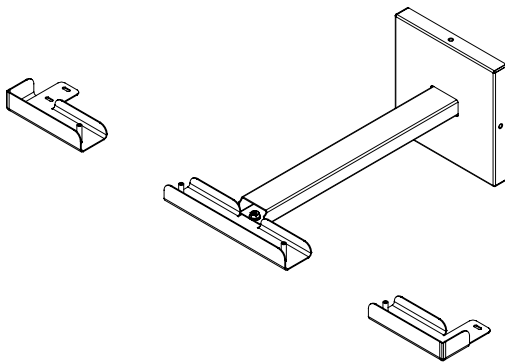

DATE	PROJECT	FIRM	TYPE
------	---------	------	------

Mounting

90 Degree L bracket
MNT-L-LBKT

Mounting Track With Mounting Track Clip
MNT-L-TRKCLIP-48
MNT-L-TRKCLIP-12

Aiming Adjustment

Angle Locking Clip
MNT-L-ANGLOCK

Fine Adjustment Bracket
MNT-L-FAB
MNT-L-LFAB

Landscape Stake

LS-L-STK-06
LS-L-STK-12
LS-L-STK-18

DATE	PROJECT	FIRM	TYPE
------	---------	------	------

Snap On Lens

- LENS-L35-FROST-12
- LENS-L35-FROST-48
- LENS-L35-CLEAR-12
- LENS-L35-CLEAR-48

Wall Mount Arm

Track Mount:

- WMA-L-CA-06
- WMA-L-CA-12
- WMA-L-CA-18
- WMA-L-CA-24
- WMA-L-END
- WMA-L-JNR

Masking Plates

- MP-L50-3H-12
- MP-L50-3H-48